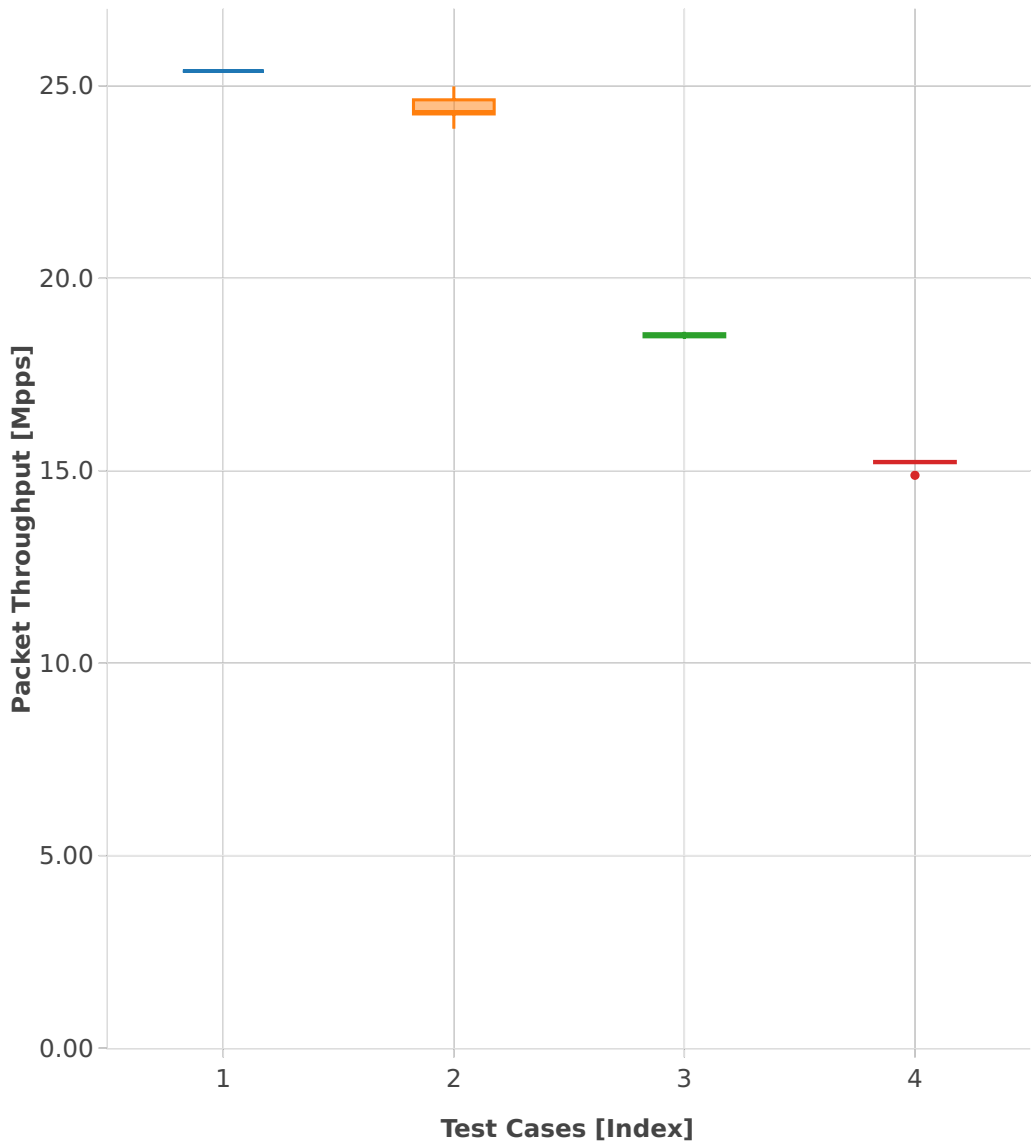

Throughput: ip6-3n-skx-x710-78b-4t2c-base_and_scale-pdr

- 1. (10 runs) ethip6-ip6base
- 2. (10 runs) ethip6-ip6scale20k
- 3. (10 runs) ethip6-ip6scale200k
- 4. (10 runs) ethip6-ip6scale2m