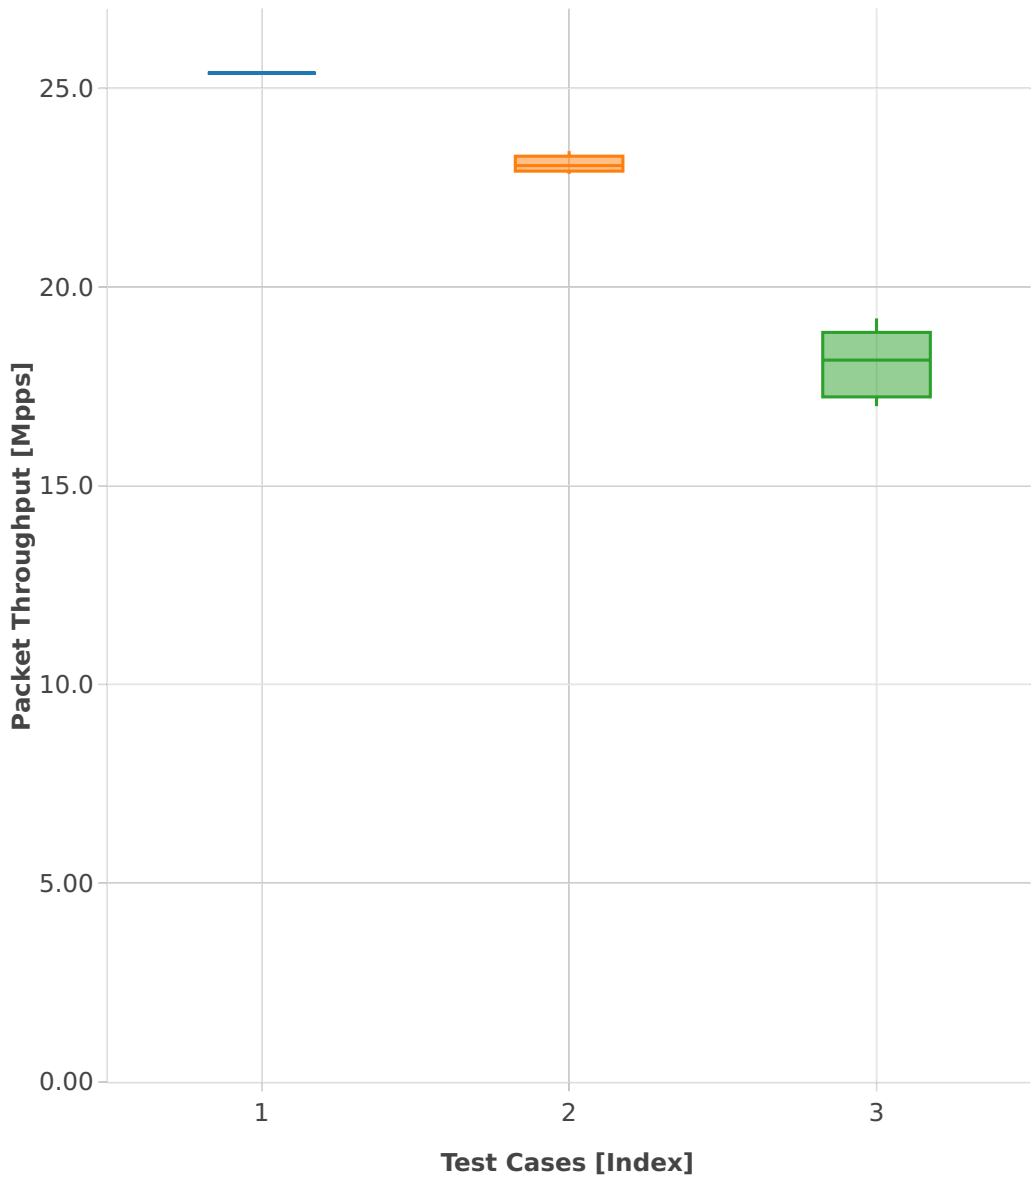

Throughput: ip6-3n-skx-x710-78b-4t2c-base_and_features-pdr

- 1. (10 runs) ethip6-ip6base
- 2. (10 runs) ethip6-ip6base-copwhlbase
- 3. (10 runs) ethip6-ip6base-iaclbase