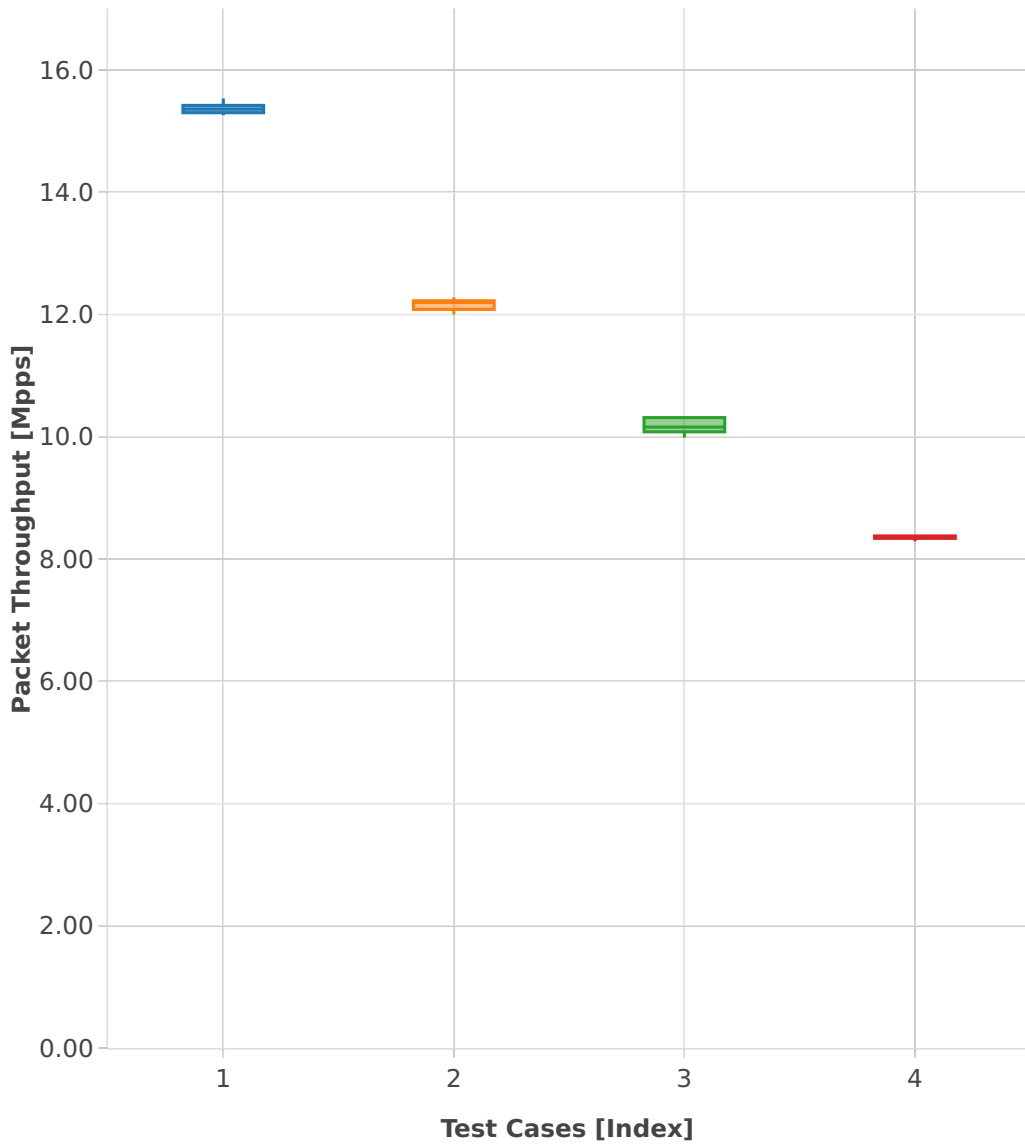

# Throughput: ip6-3n-skx-x710-78b-2t1c-base\_and\_scale-pdr

- 1. (10 runs) ethip6-ip6base
- 2. (10 runs) ethip6-ip6scale20k
- 3. (10 runs) ethip6-ip6scale200k
- 4. (10 runs) ethip6-ip6scale2m