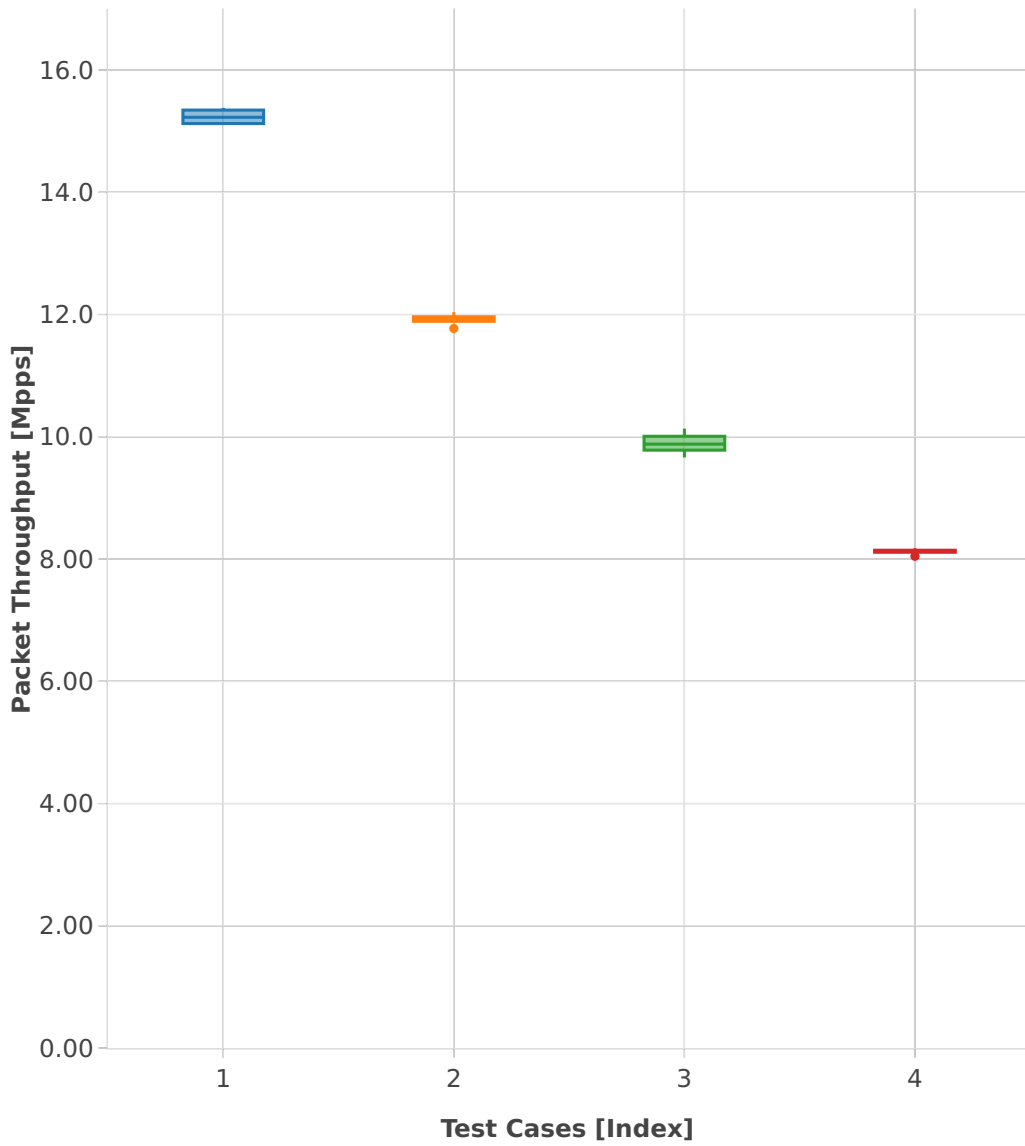

# Throughput: ip6-3n-skx-x710-78b-2t1c-base\_and\_scale-ndr

- 1. (10 runs) ethip6-ip6base
- 2. (10 runs) ethip6-ip6scale20k
- 3. (10 runs) ethip6-ip6scale200k
- 4. (10 runs) ethip6-ip6scale2m