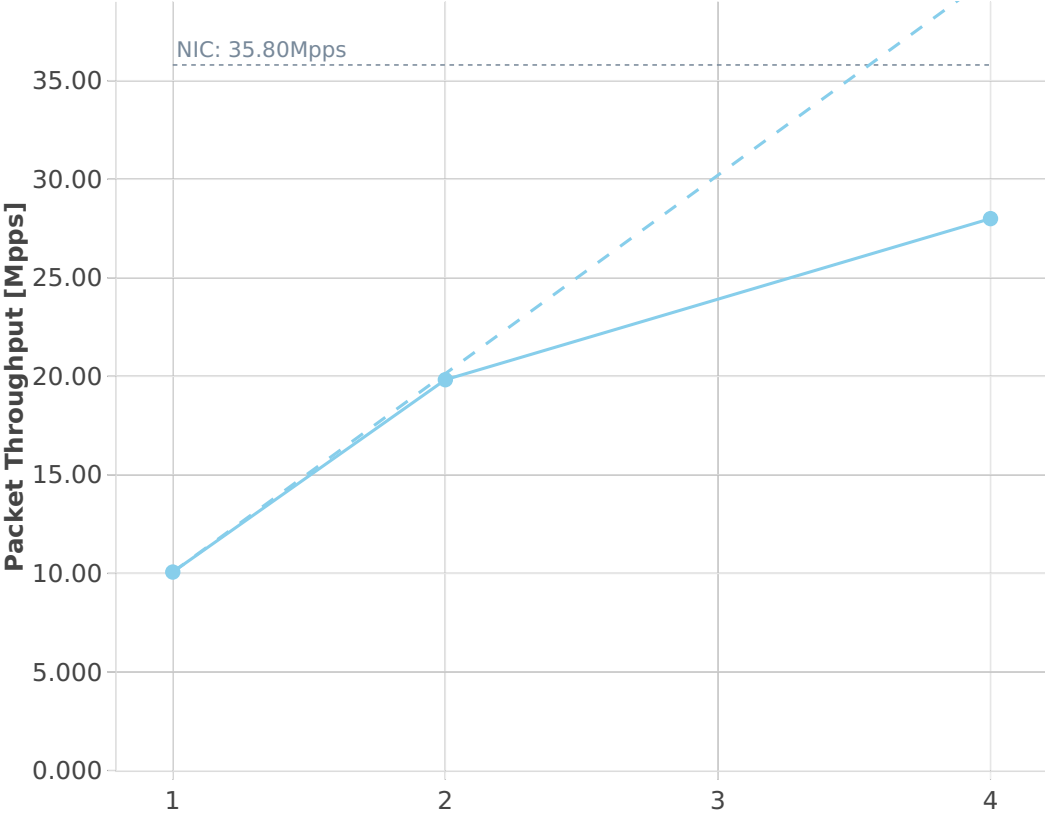

# Speedup Multi-core: ip6-3n-hsw-xl710-78b-base-pdr

--- Perfect    — Measured    ... Limit  
● ethip6-ip6base