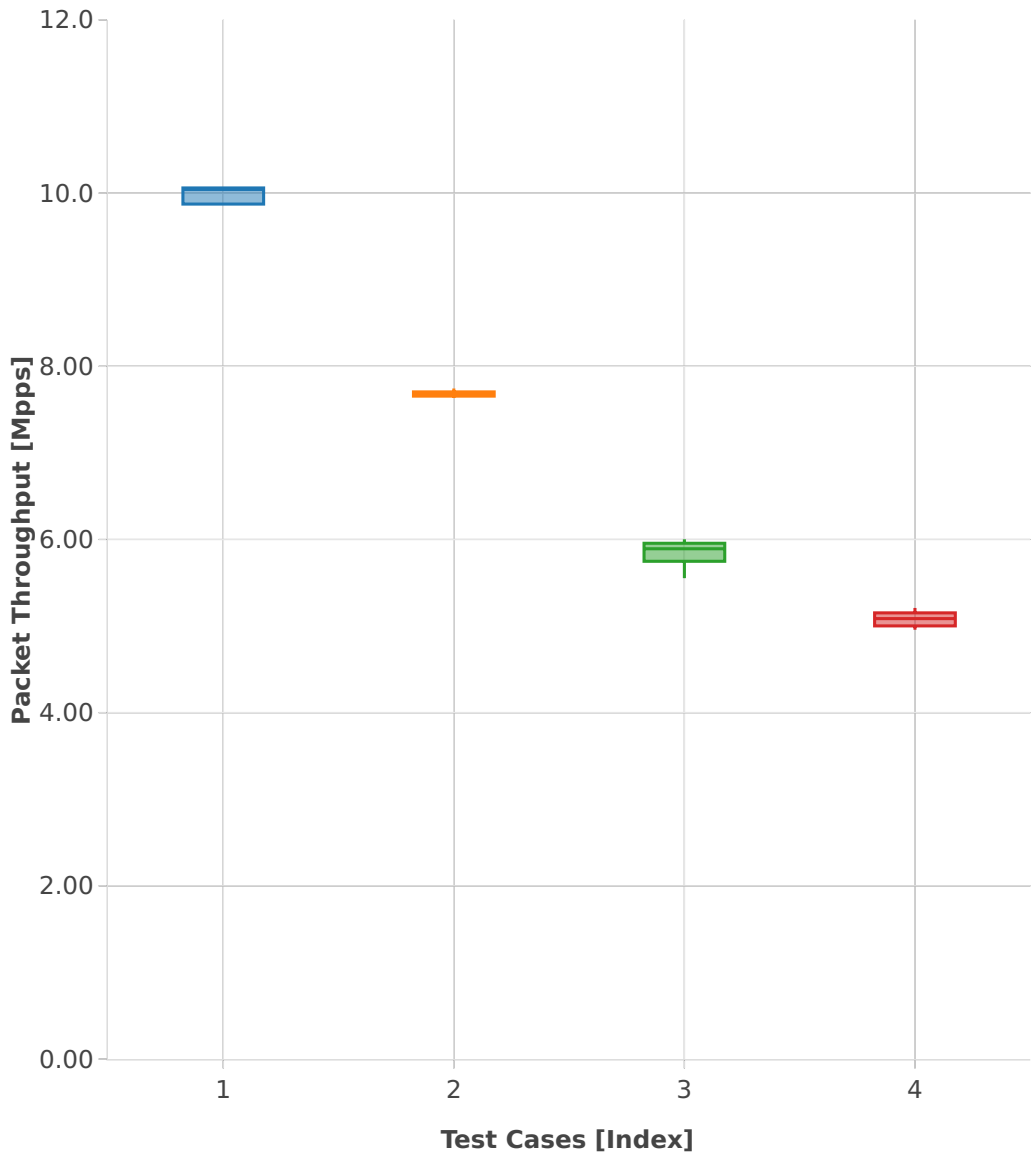

Throughput: ip6-3n-hsw-x710-78b-1t1c-base_and_scale-pdr

- 1. (10 runs) ethip6-ip6base
- 2. (10 runs) ethip6-ip6scale20k
- 3. (10 runs) ethip6-ip6scale200k
- 4. (10 runs) ethip6-ip6scale2m