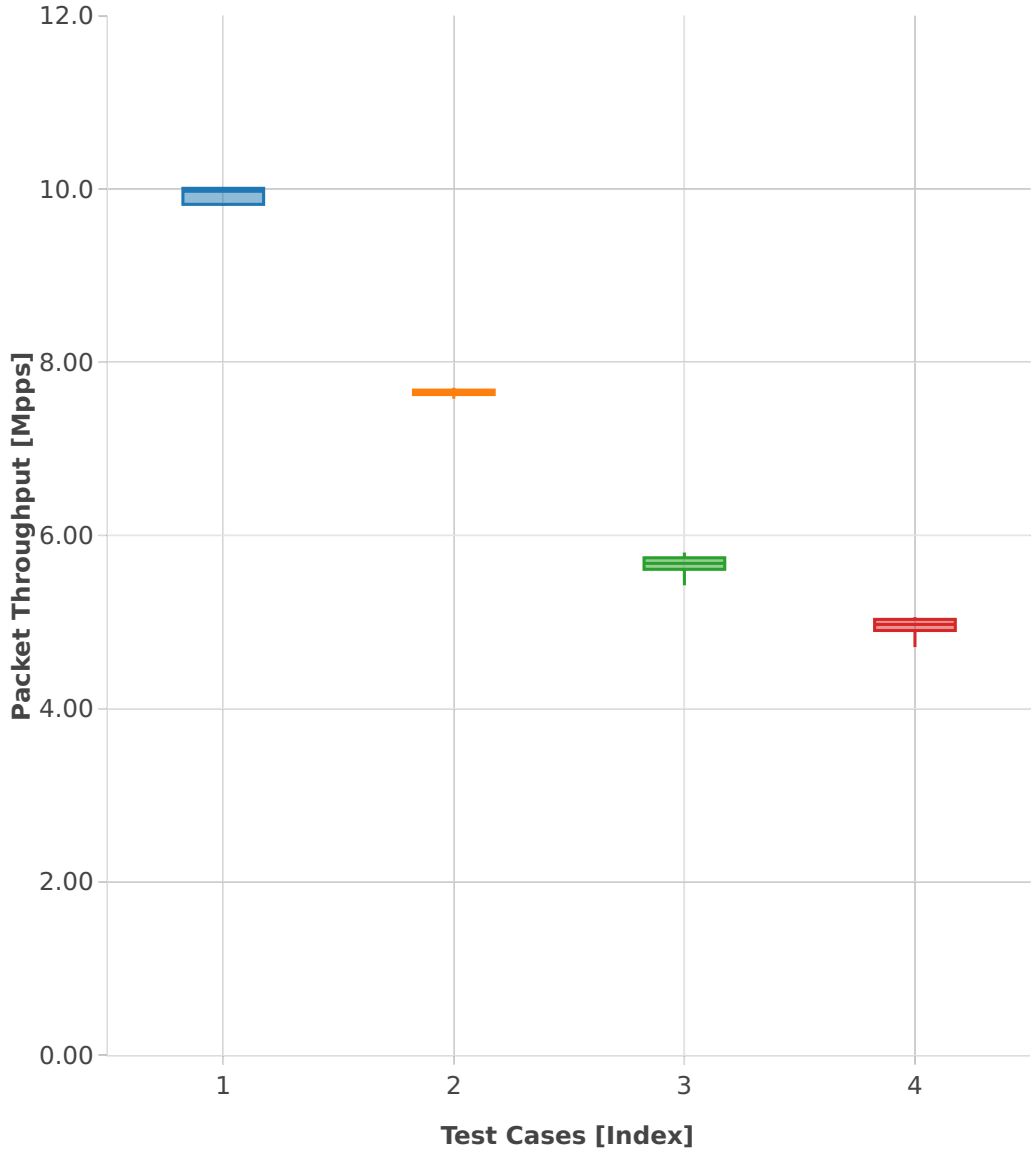

Throughput: ip6-3n-hsw-x710-78b-1t1c-base_and_scale-ndr

- 1. (10 runs) ethip6-ip6base
- 2. (10 runs) ethip6-ip6scale20k
- 3. (10 runs) ethip6-ip6scale200k
- 4. (10 runs) ethip6-ip6scale2m