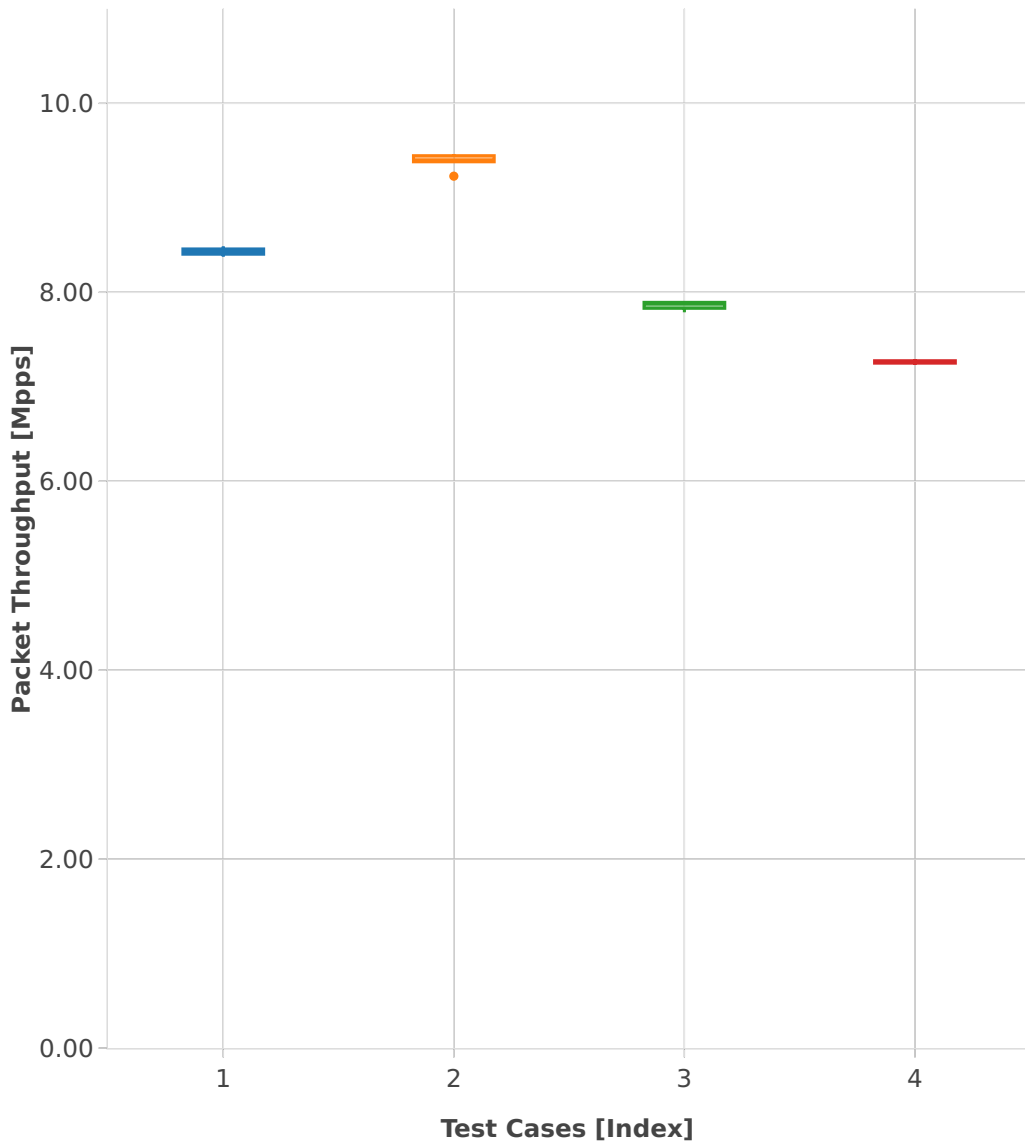

Throughput: ip4tun-3n-skx-x710-64b-2t1c-base_and_scale-pdr

- 1. (10 runs) ethip4lispip4-ip4base
- 2. (10 runs) dot1q--ethip4vxlan-l2bdscale1l2bd1vlan1vxlan
- 3. (10 runs) dot1q--ethip4vxlan-l2bdscale10l2bd10vlan10vxlan
- 4. (10 runs) dot1q--ethip4vxlan-l2bdscale100l2bd100vlan100vxlan