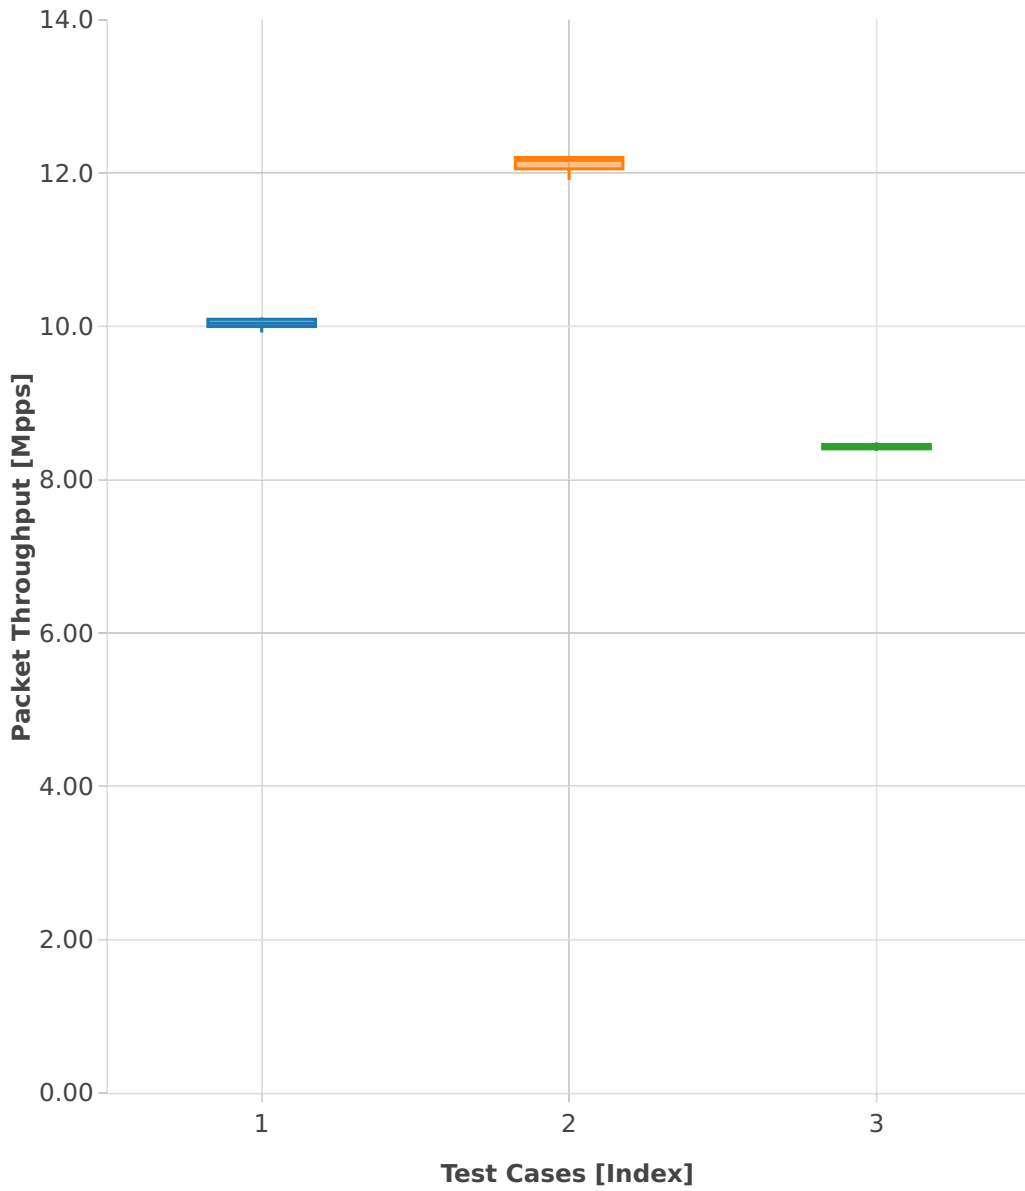

Throughput: ip4tun-3n-skx-x710-64b-2t1c-base_and_features-pdr

- 1. (10 runs) ethip4vxlan-l2bdbasemaclrn
- 2. (10 runs) ethip4vxlan-l2xcbase
- 3. (10 runs) ethip4lispip4-ip4base