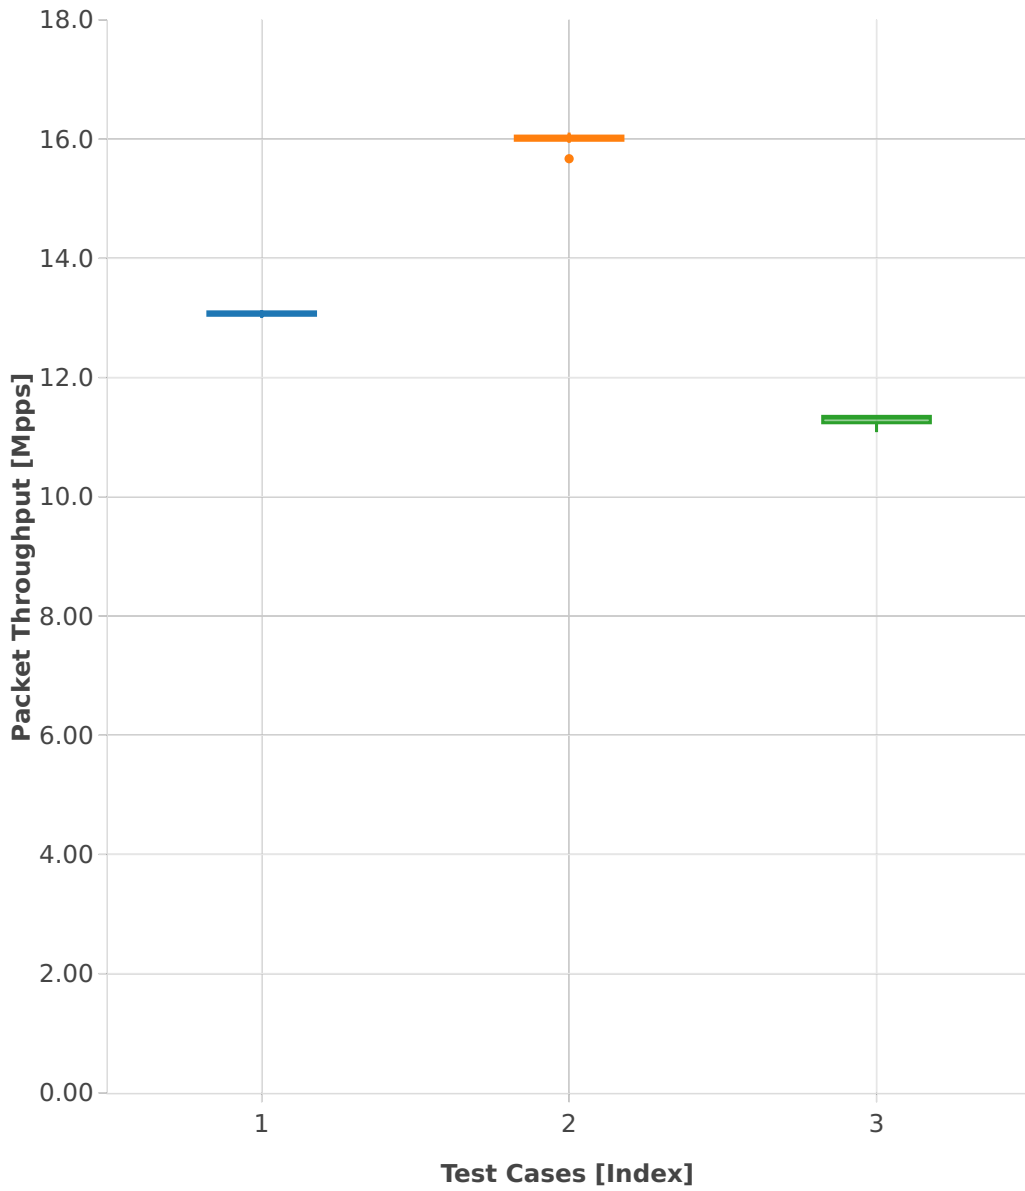

Throughput: ip4tun-3n-hsw-x710-64b-2t2c-base_and_features-pdr

- 1. (10 runs) ethip4vxlan-l2bdbasemaclrn
- 2. (10 runs) ethip4vxlan-l2xcbase
- 3. (10 runs) ethip4lispip4-ip4base