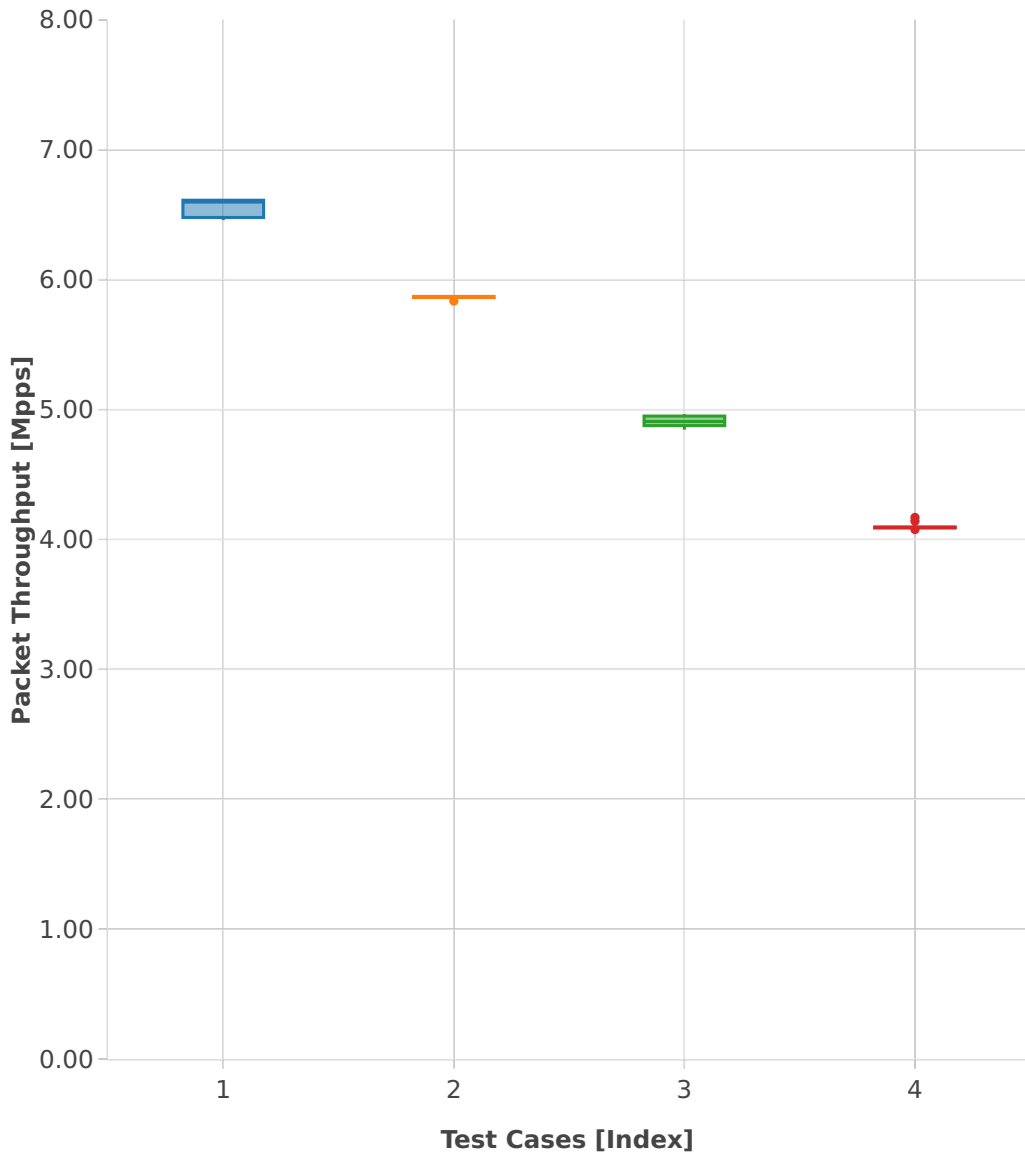

# Throughput: ip4tun-3n-hsw-x710-64b-1t1c-base\_and\_scale-ndr

- 1. (10 runs) ethip4lispip4-ip4base
- 2. (10 runs) dot1q--ethip4vxlan-l2bdscale1l2bd1vlan1vxlan
- 3. (10 runs) dot1q--ethip4vxlan-l2bdscale10l2bd10vlan10vxlan
- 4. (10 runs) dot1q--ethip4vxlan-l2bdscale100l2bd100vlan100vxlan