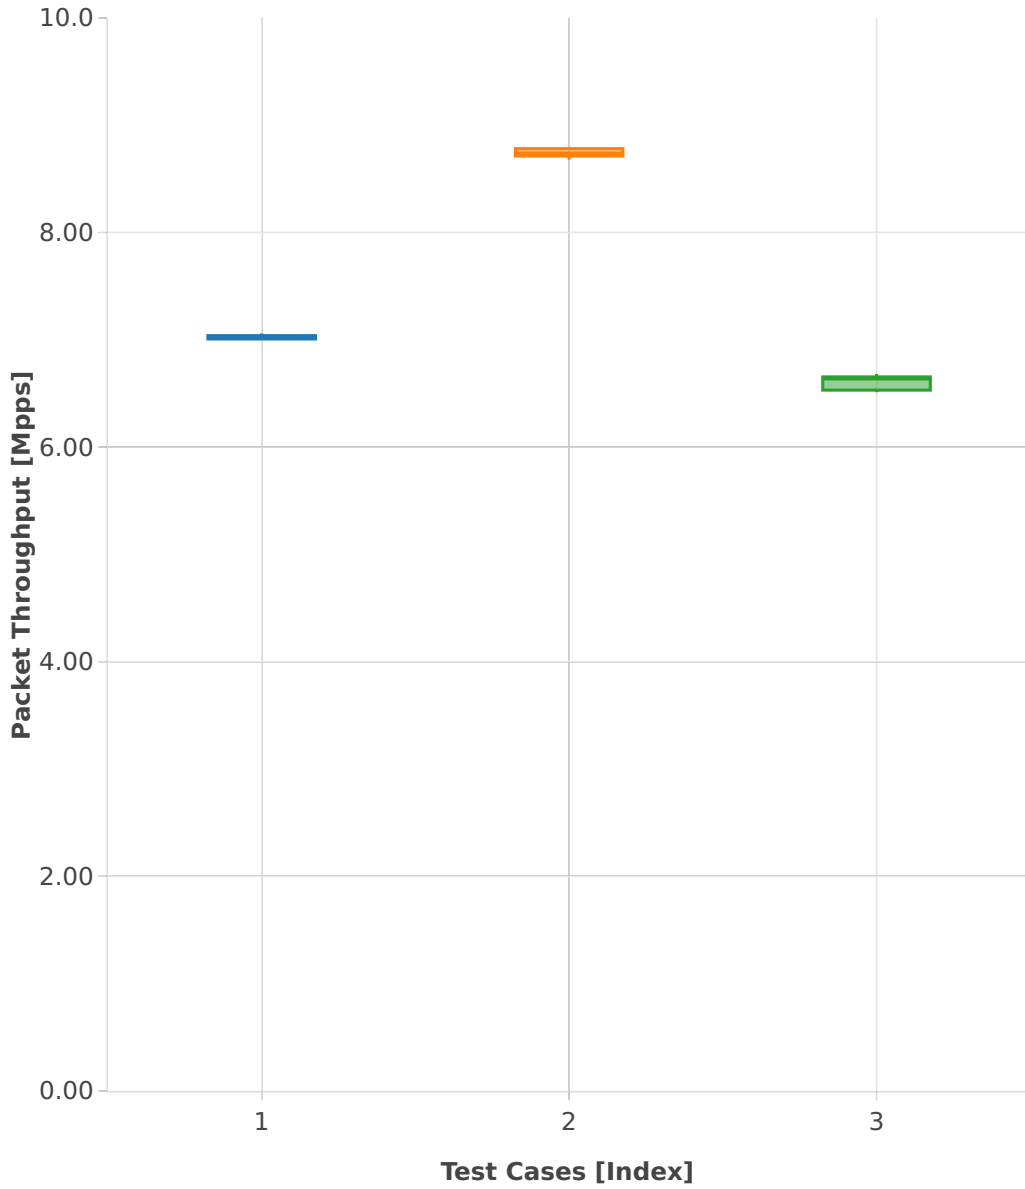

Throughput: ip4tun-3n-hsw-x710-64b-1t1c-base_and_features-pdr

- 1. (10 runs) ethip4vxlan-l2bdbasemaclrn
- 2. (10 runs) ethip4vxlan-l2xcbase
- 3. (10 runs) ethip4lispip4-ip4base