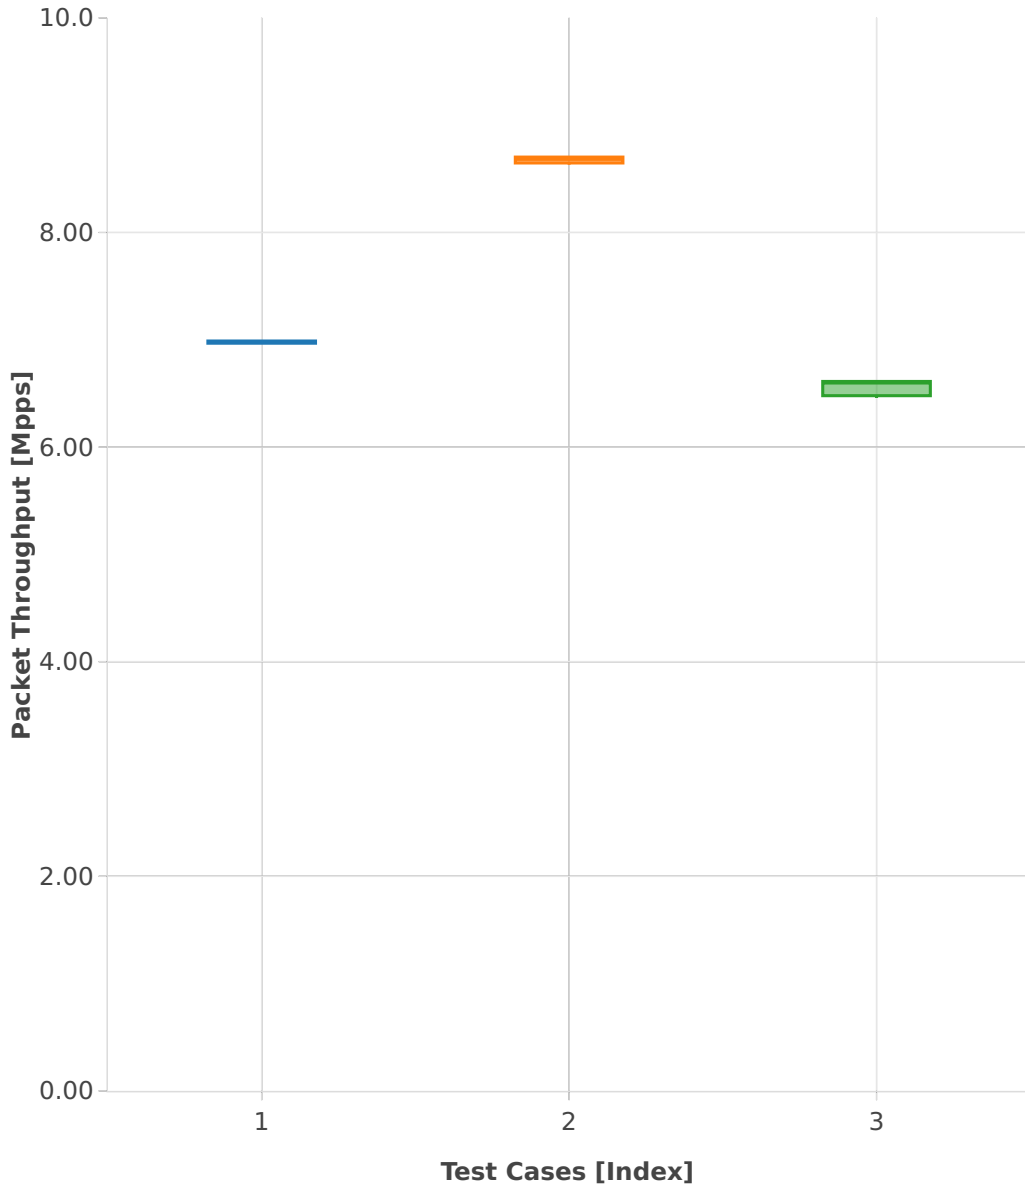

Throughput: ip4tun-3n-hsw-x710-64b-1t1c-base_and_features-ndr

- 1. (10 runs) ethip4vxlan-l2bdbasemaclrn
- 2. (10 runs) ethip4vxlan-l2xcbase
- 3. (10 runs) ethip4lispip4-ip4base