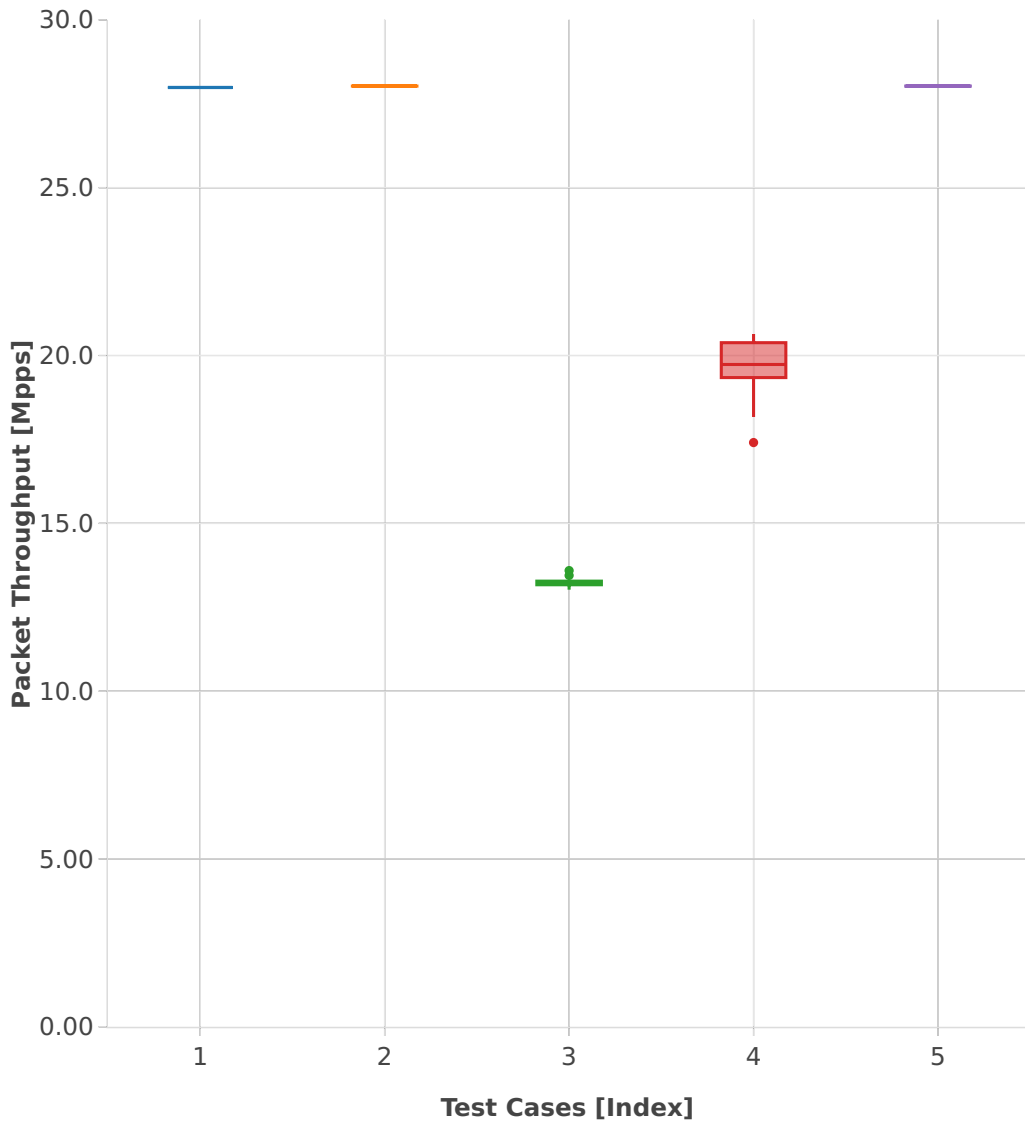

Throughput: ip4-3n-skx-x710-64b-4t2c-features-pdr

- 1. (10 runs) dot1q-ip4base
- 2. (10 runs) ethip4-ip4base
- 3. (10 runs) ethip4udp-ip4base-nat44
- 4. (10 runs) ethip4-ip4base-ipolicemarkbase
- 5. (10 runs) ethip4-ip4base-copwhtlistbase