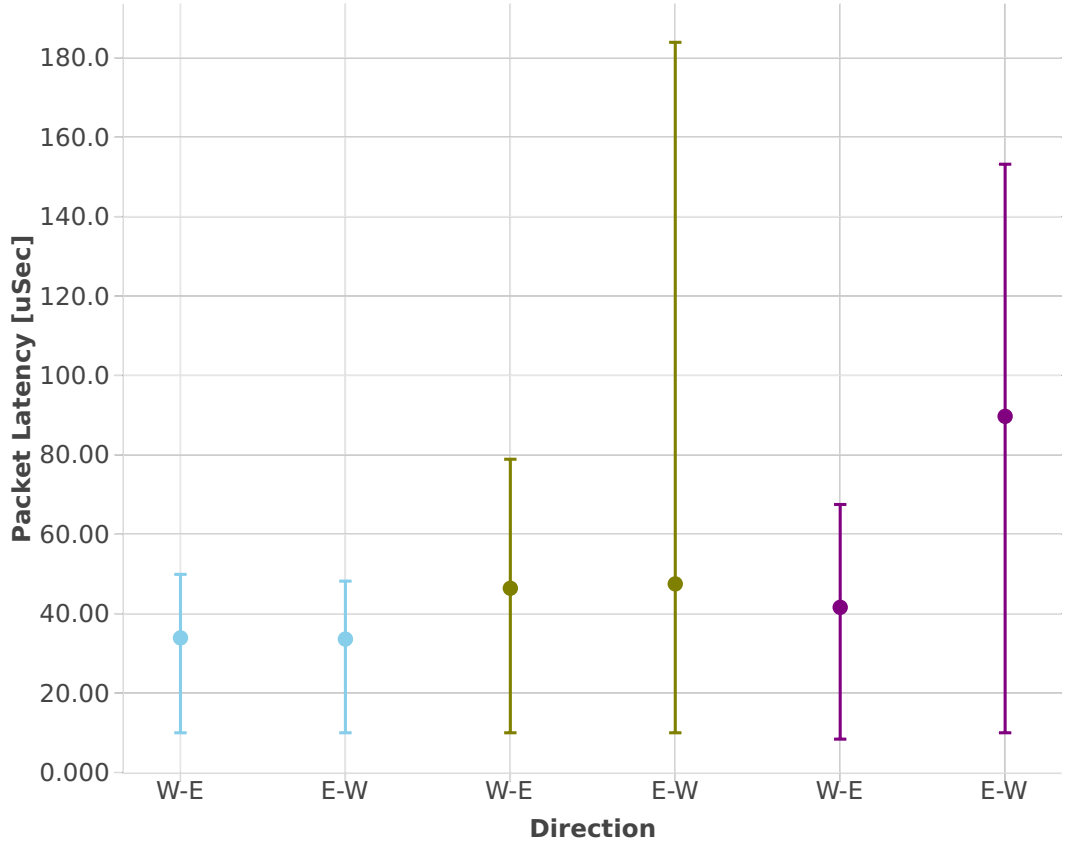

Latency: ip4-3n-skx-x710-64b-4t2c-features-nat44-ndr

- ethip4-ip4base
- ethip4udp-ip4base-nat44
- ethip4udp-ip4scale1000-udpsrcscale15-nat44