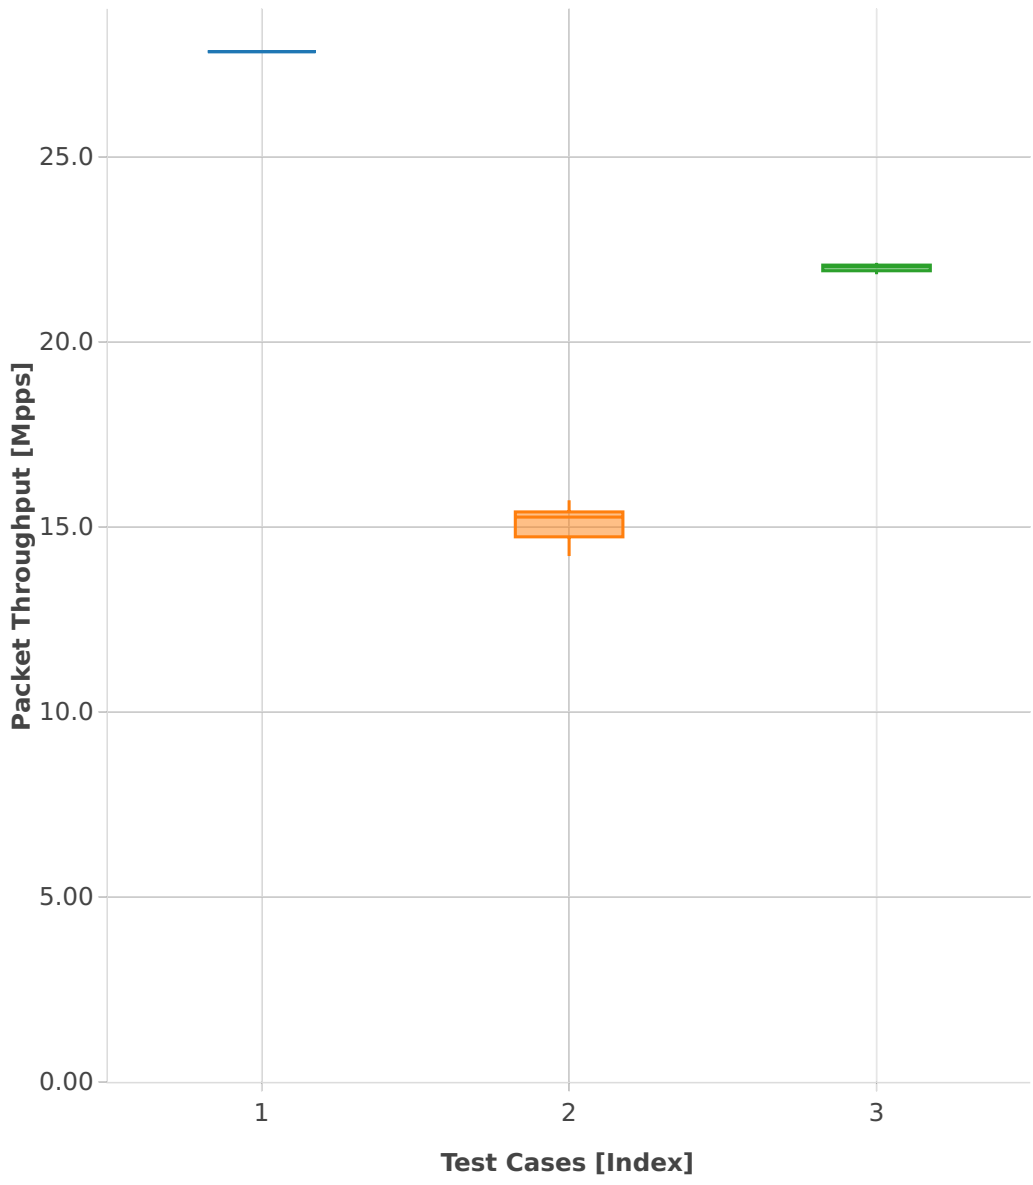

Throughput: ip4-3n-skx-x710-64b-4t2c-features-iacl-ndr

- 1. (10 runs) dot1q-ip4base
- 2. (10 runs) ethip4udp-ip4base-iacl50sl-10kflows
- 3. (10 runs) ethip4udp-ip4base-iacl50sf-10kflows