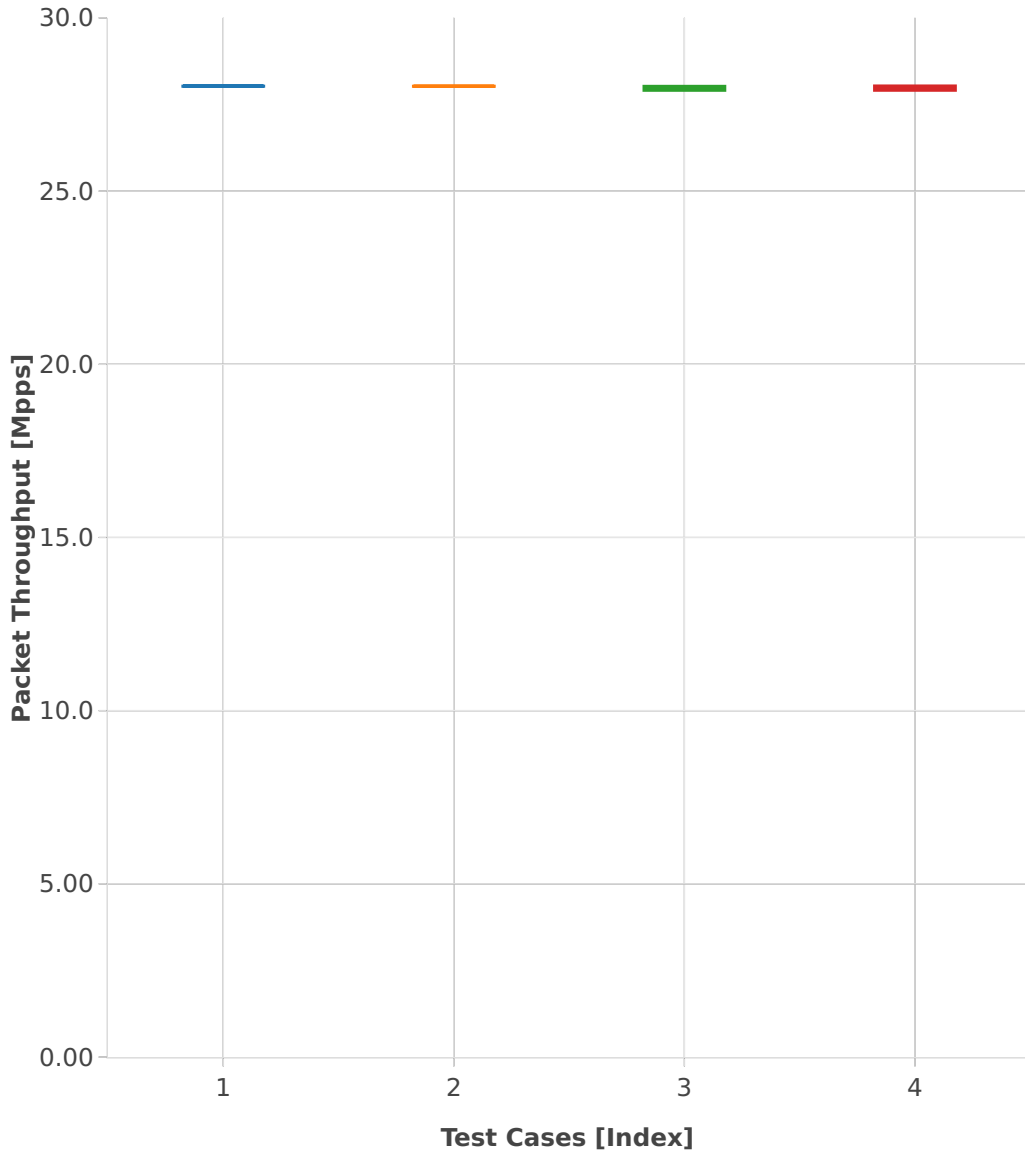

# Throughput: ip4-3n-skx-x710-64b-4t2c-base\_and\_scale-pdr

- 1. (10 runs) ethip4-ip4base
- 2. (10 runs) ethip4-ip4scale20k
- 3. (10 runs) ethip4-ip4scale200k
- 4. (10 runs) ethip4-ip4scale2m