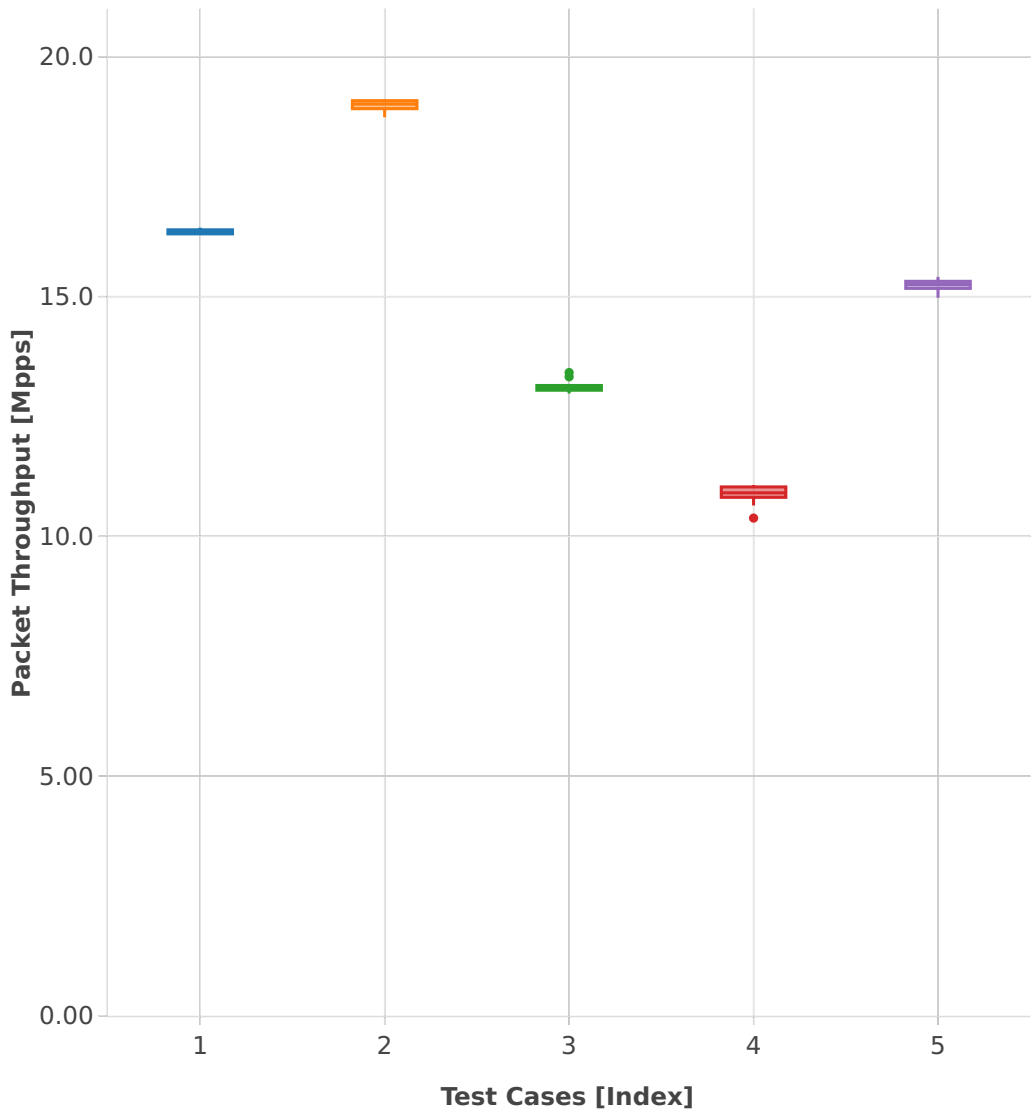

Throughput: ip4-3n-skx-x710-64b-2t1c-features-pdr

- 1. (10 runs) dot1q-ip4base
- 2. (10 runs) ethip4-ip4base
- 3. (10 runs) ethip4udp-ip4base-nat44
- 4. (10 runs) ethip4-ip4base-ipolicemarkbase
- 5. (10 runs) ethip4-ip4base-copwhtlistbase