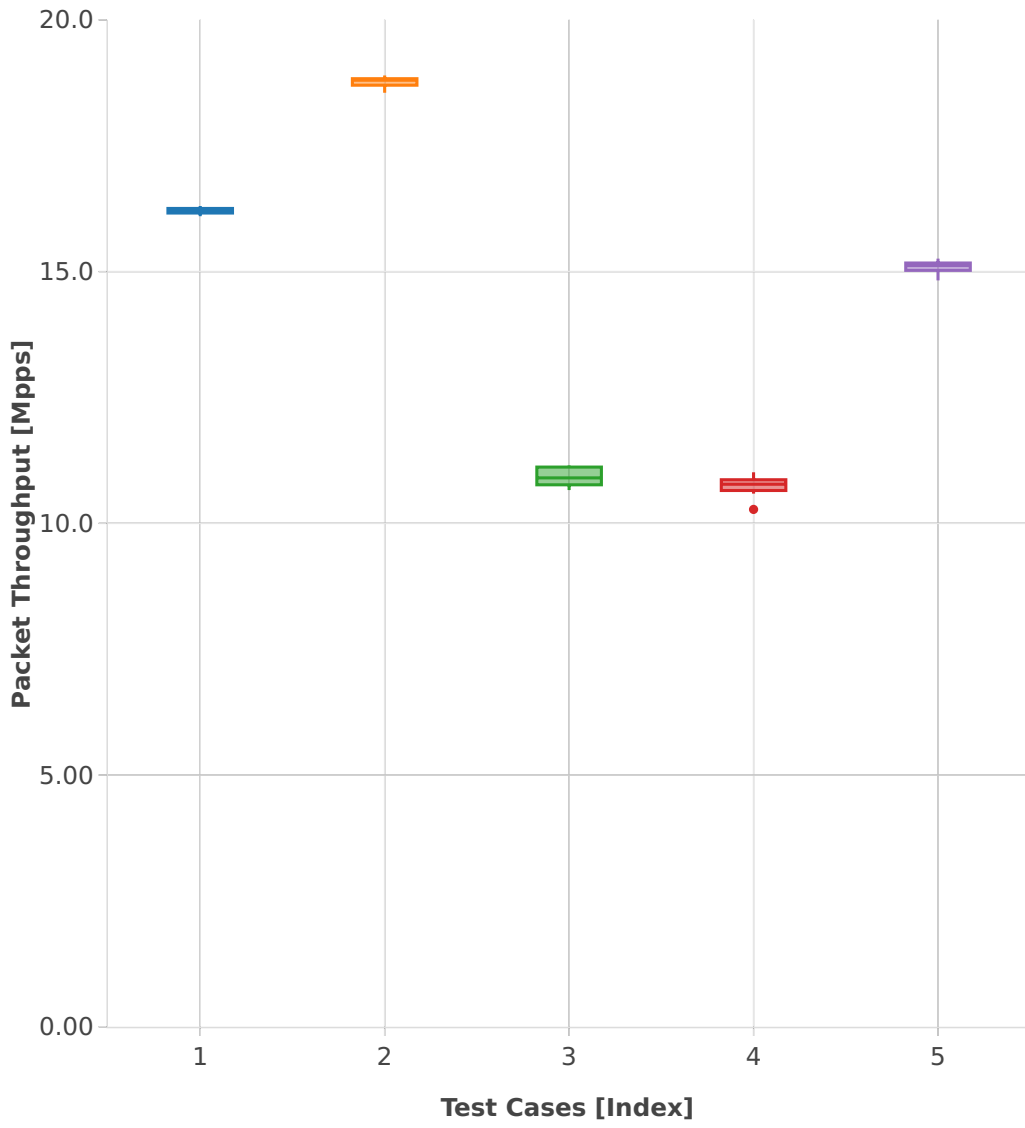

# Throughput: ip4-3n-skx-x710-64b-2t1c-features-ndr

- 1. (10 runs) dot1q-ip4base
- 2. (10 runs) ethip4-ip4base
- 3. (10 runs) ethip4udp-ip4base-nat44
- 4. (10 runs) ethip4-ip4base-ipolicemarkbase
- 5. (10 runs) ethip4-ip4base-copwhtlistbase