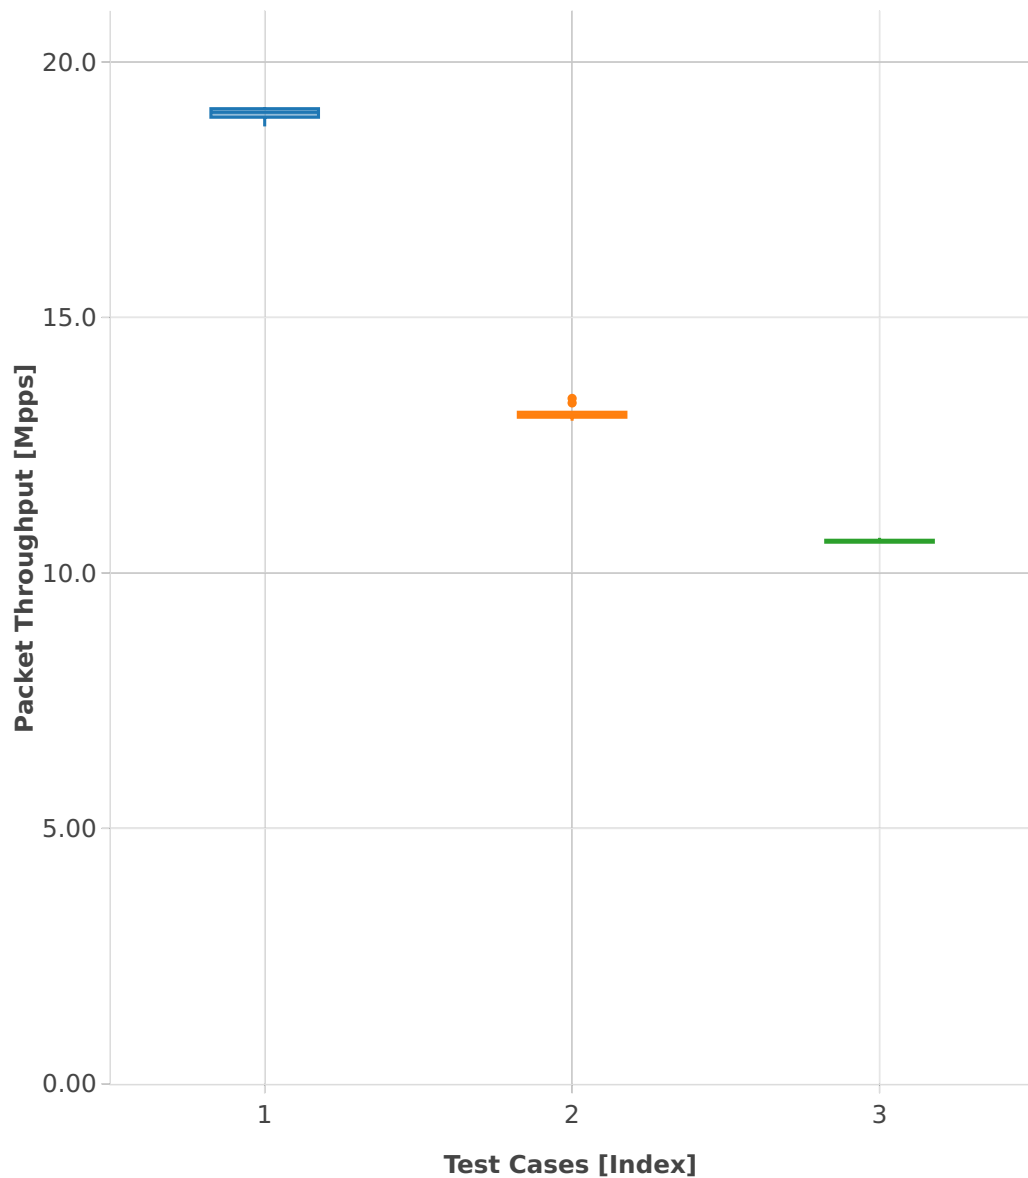

Throughput: ip4-3n-skx-x710-64b-2t1c-features-nat44-pdr

- 1. (10 runs) ethip4-ip4base
- 2. (10 runs) ethip4udp-ip4base-nat44
- 3. (10 runs) ethip4udp-ip4scale1000-udpsrcscale15-nat44