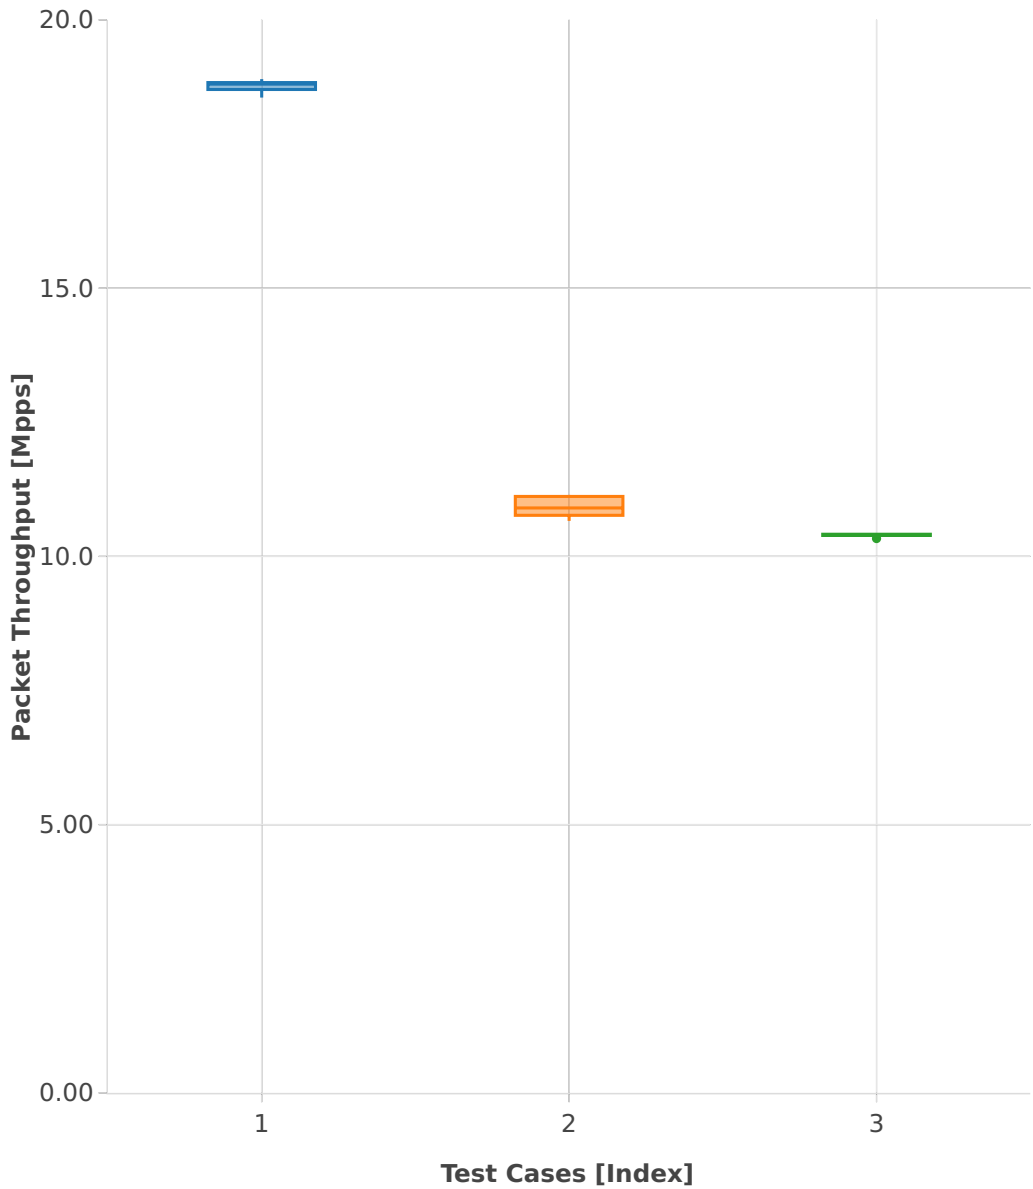

# Throughput: ip4-3n-skx-x710-64b-2t1c-features-nat44-ndr

- 1. (10 runs) ethip4-ip4base
- 2. (10 runs) ethip4udp-ip4base-nat44
- 3. (10 runs) ethip4udp-ip4scale1000-udpsrcscale15-nat44