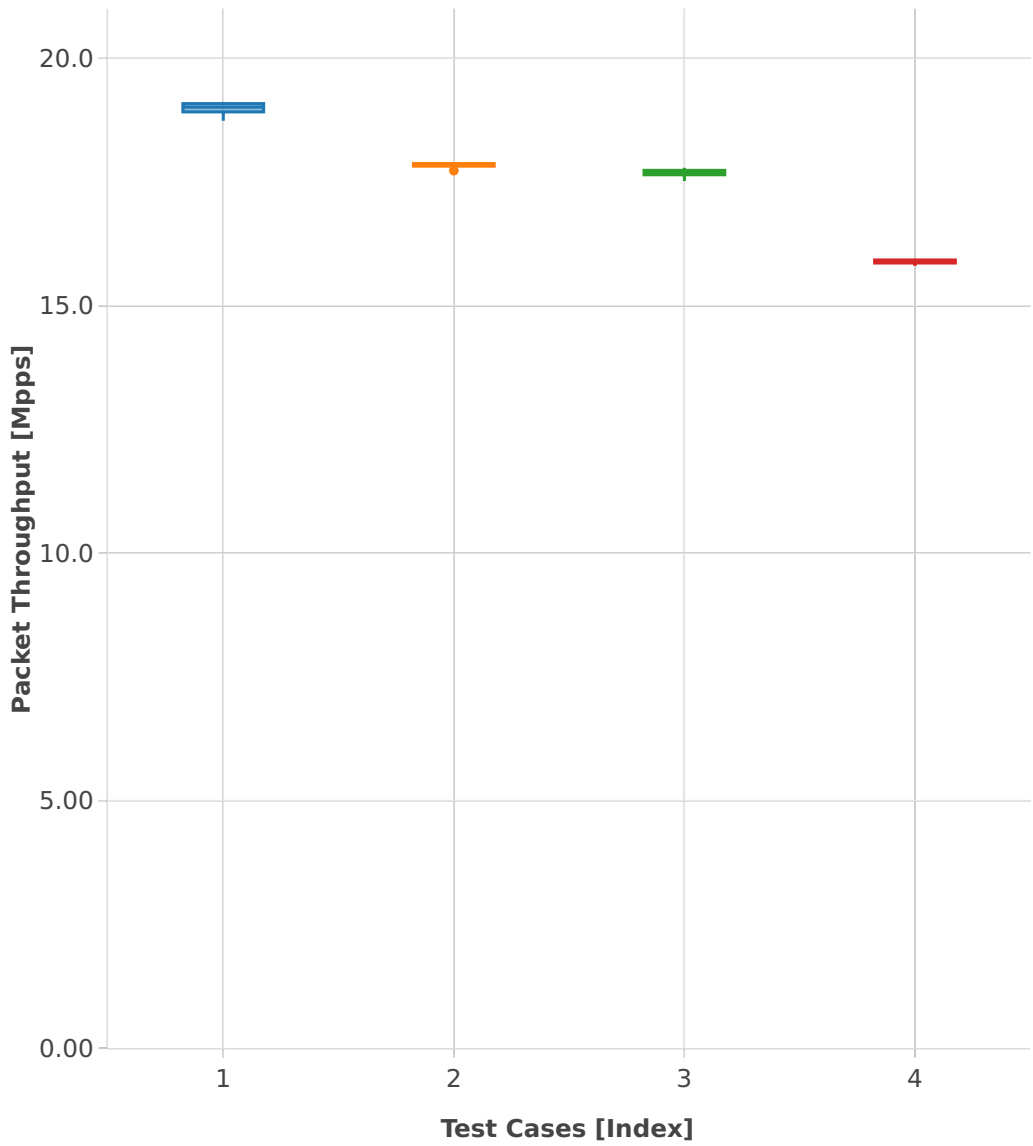

# Throughput: ip4-3n-skx-x710-64b-2t1c-base\_and\_scale-pdr

- 1. (10 runs) ethip4-ip4base
- 2. (10 runs) ethip4-ip4scale20k
- 3. (10 runs) ethip4-ip4scale200k
- 4. (10 runs) ethip4-ip4scale2m