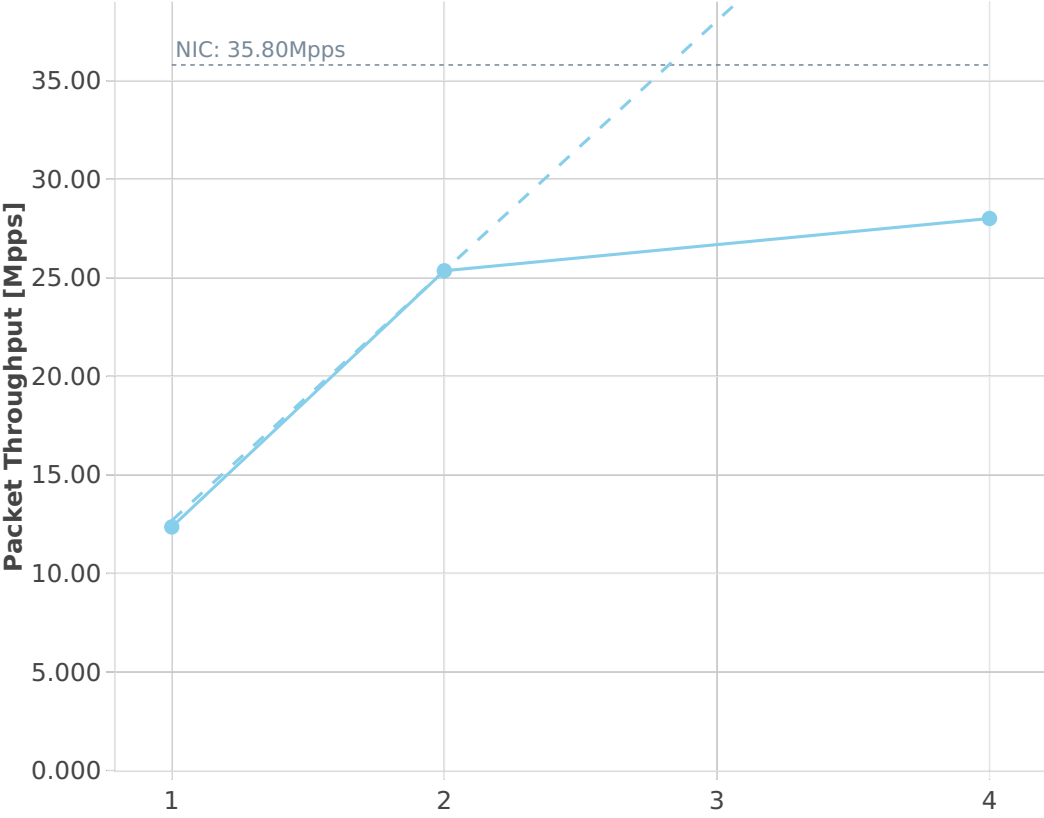

Speedup Multi-core: ip4-3n-hsw-xl710-64b-base-pdr

--- Perfect — Measured ... Limit
● ethip4-ip4base