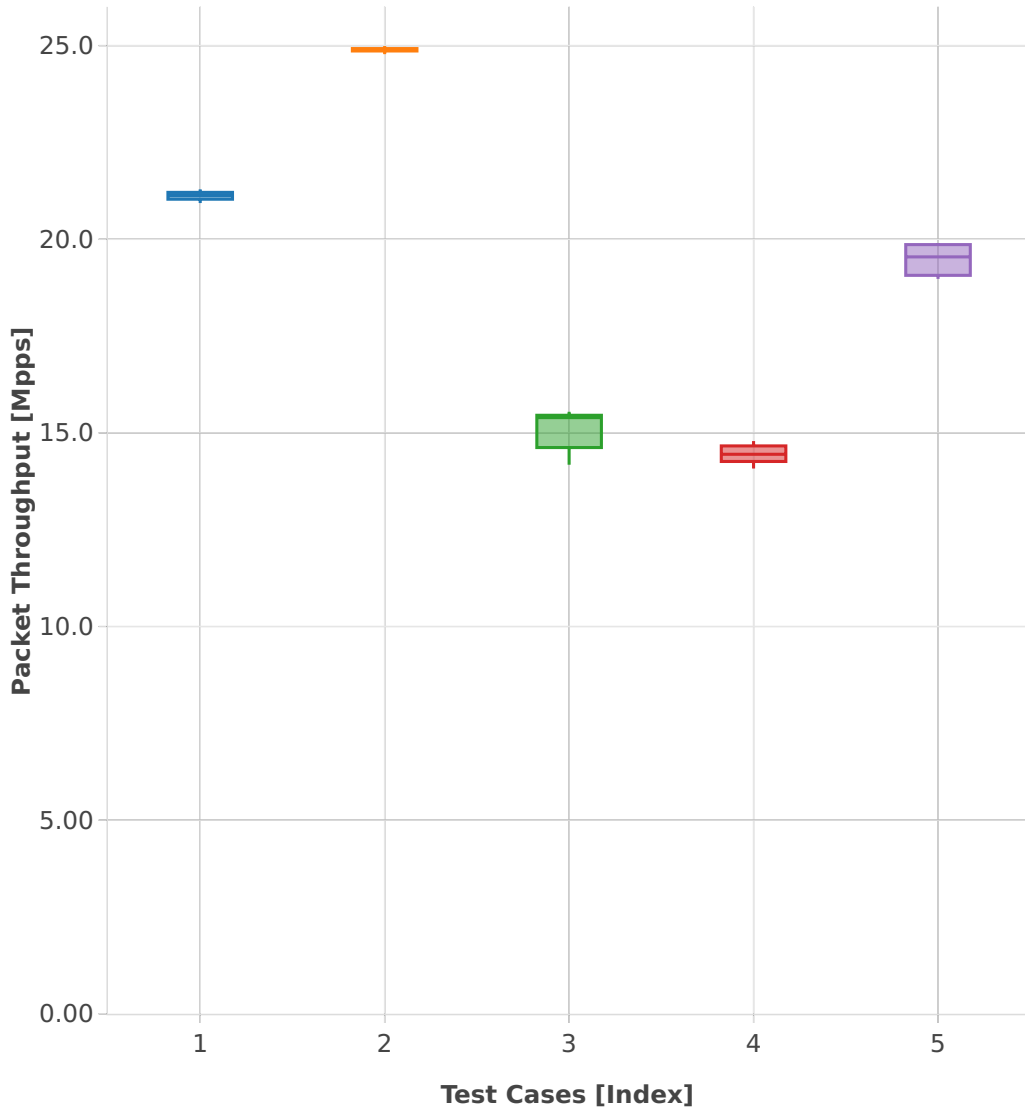

Throughput: ip4-3n-hsw-x710-64b-2t2c-features-ndr

- 1. (10 runs) dot1q-ip4base
- 2. (10 runs) ethip4-ip4base
- 3. (10 runs) ethip4udp-ip4base-nat44
- 4. (10 runs) ethip4-ip4base-ipolicemarkbase
- 5. (10 runs) ethip4-ip4base-copwhtlistbase