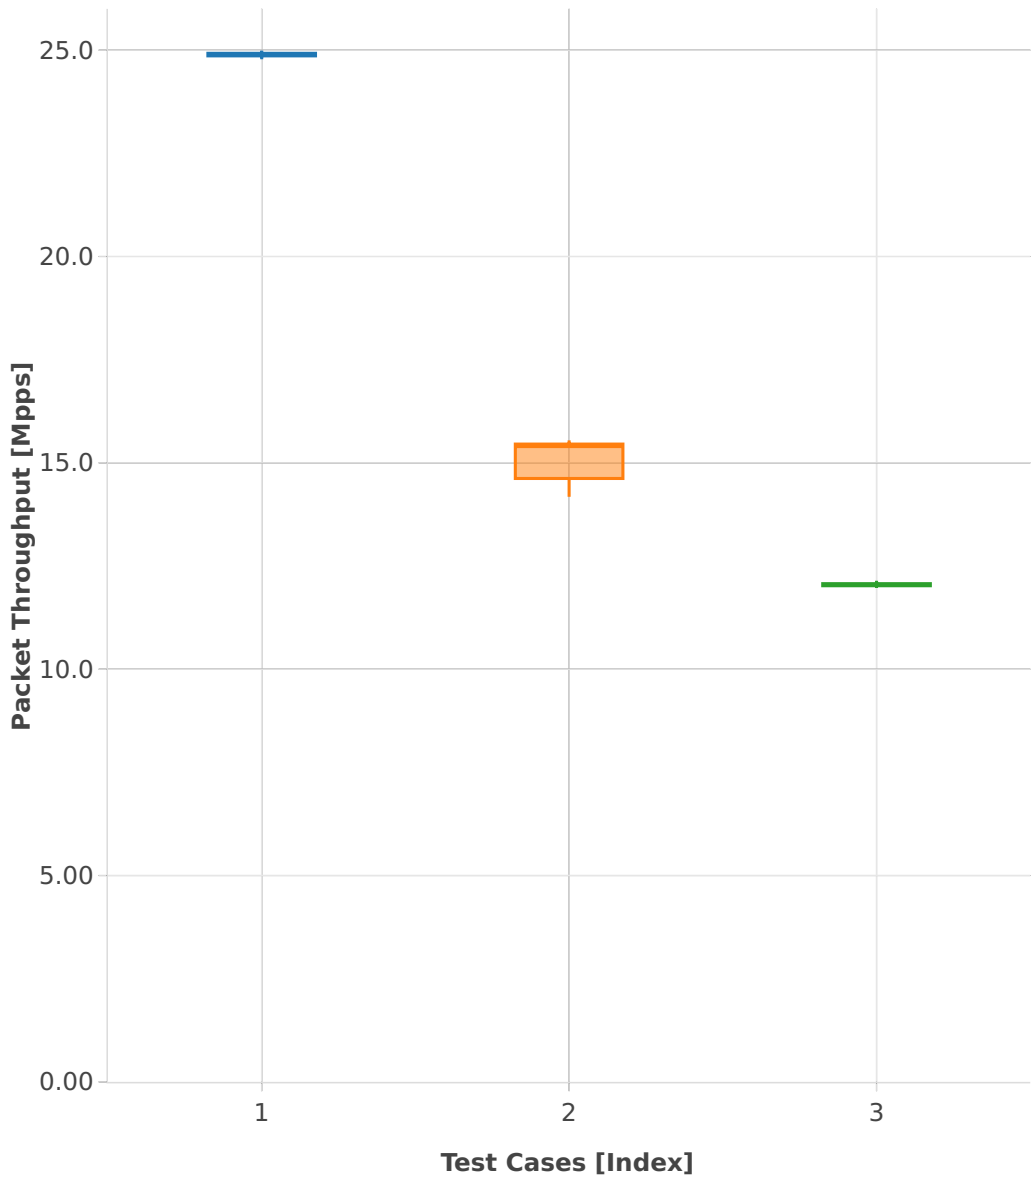

Throughput: ip4-3n-hsw-x710-64b-2t2c-features-nat44-ndr

- 1. (10 runs) ethip4-ip4base
- 2. (10 runs) ethip4udp-ip4base-nat44
- 3. (10 runs) ethip4udp-ip4scale1000-udpsrcscale15-nat44