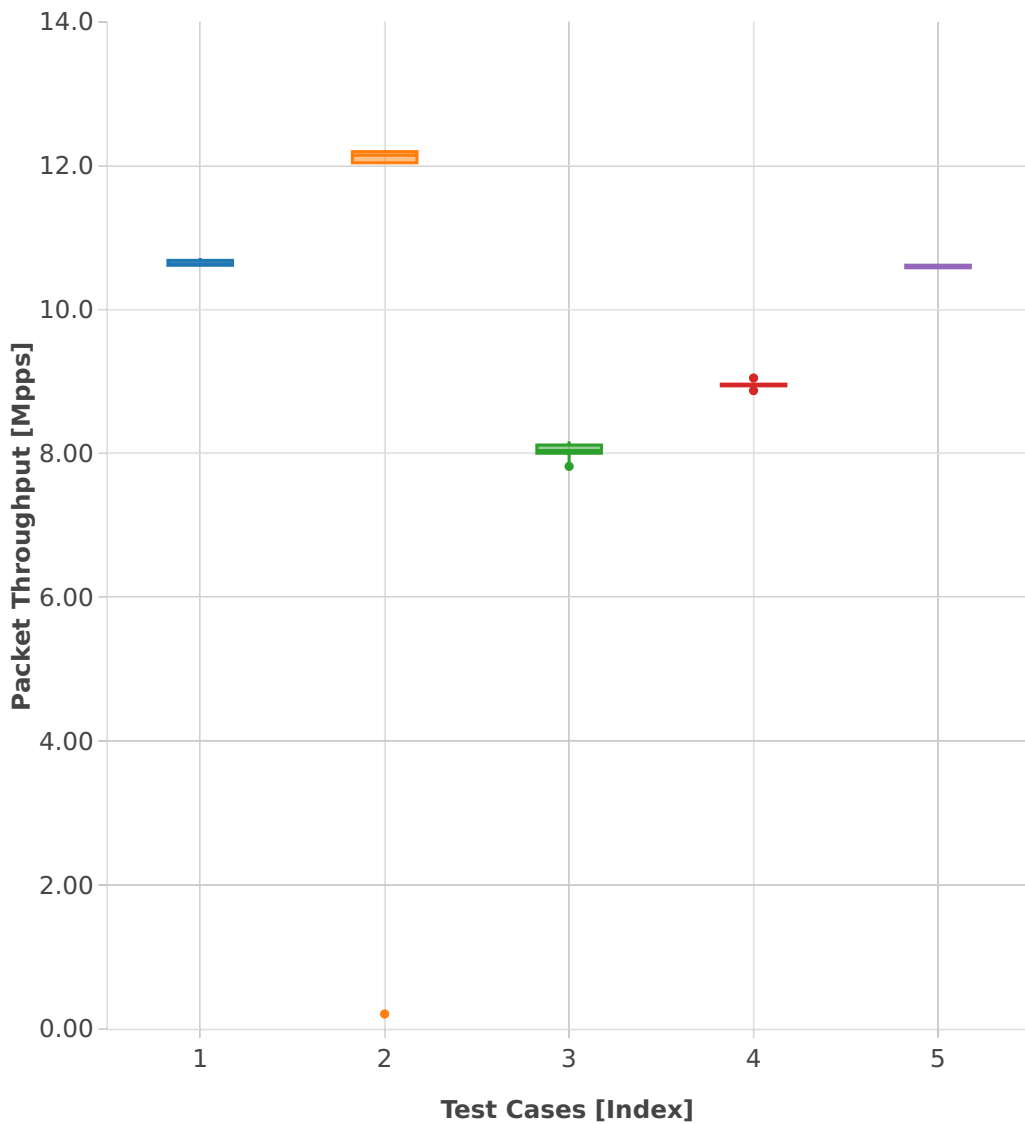

Throughput: ip4-3n-hsw-x710-64b-1t1c-features-ndr

- 1. (10 runs) dot1q-ip4base
- 2. (10 runs) ethip4-ip4base
- 3. (10 runs) ethip4udp-ip4base-nat44
- 4. (10 runs) ethip4-ip4base-ipolicemarkbase
- 5. (10 runs) ethip4-ip4base-copwhtlistbase