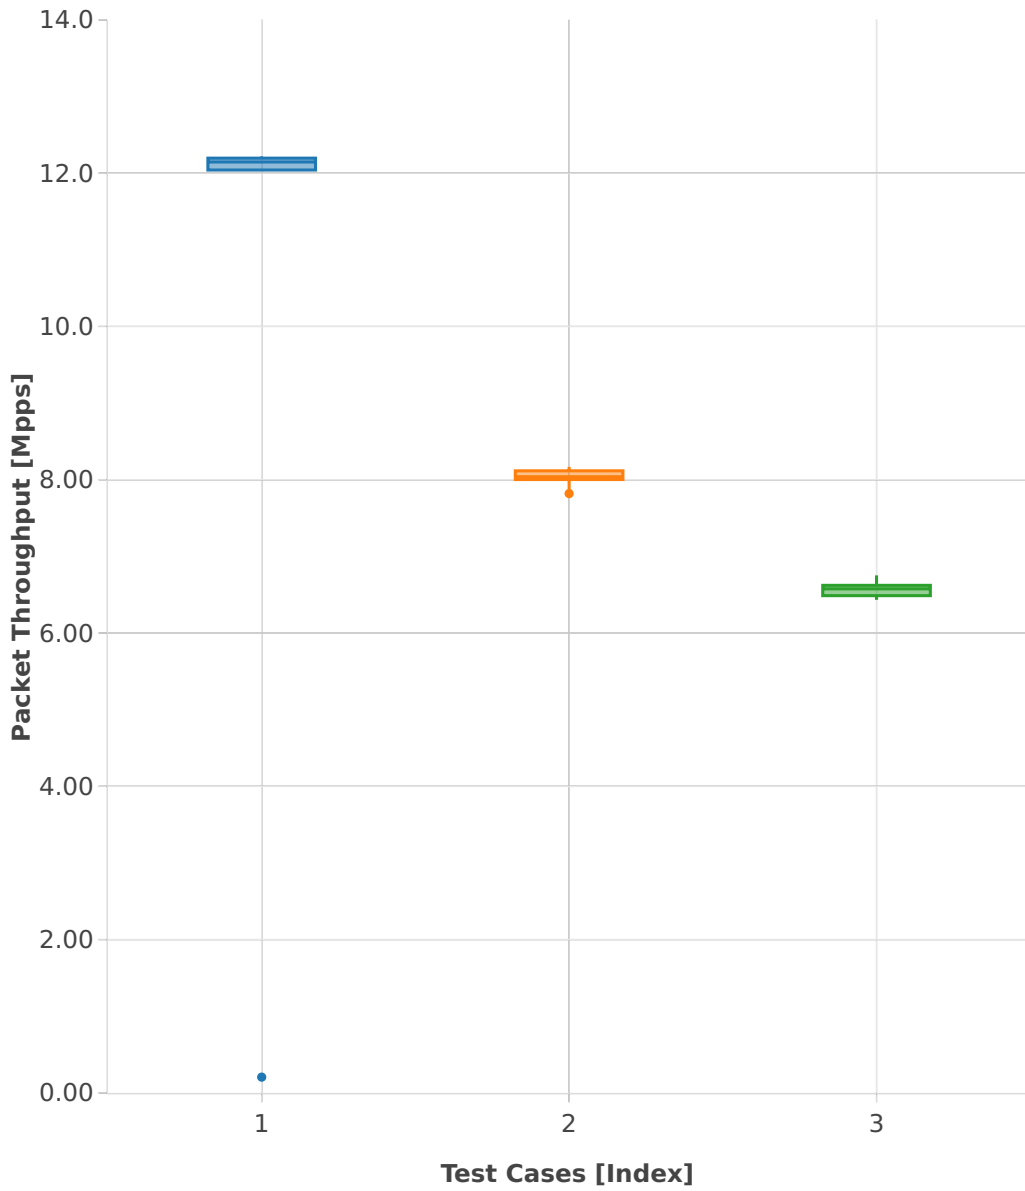

Throughput: ip4-3n-hsw-x710-64b-1t1c-features-nat44-ndr

- 1. (10 runs) ethip4-ip4base
- 2. (10 runs) ethip4udp-ip4base-nat44
- 3. (10 runs) ethip4udp-ip4scale1000-udpsrcscale15-nat44