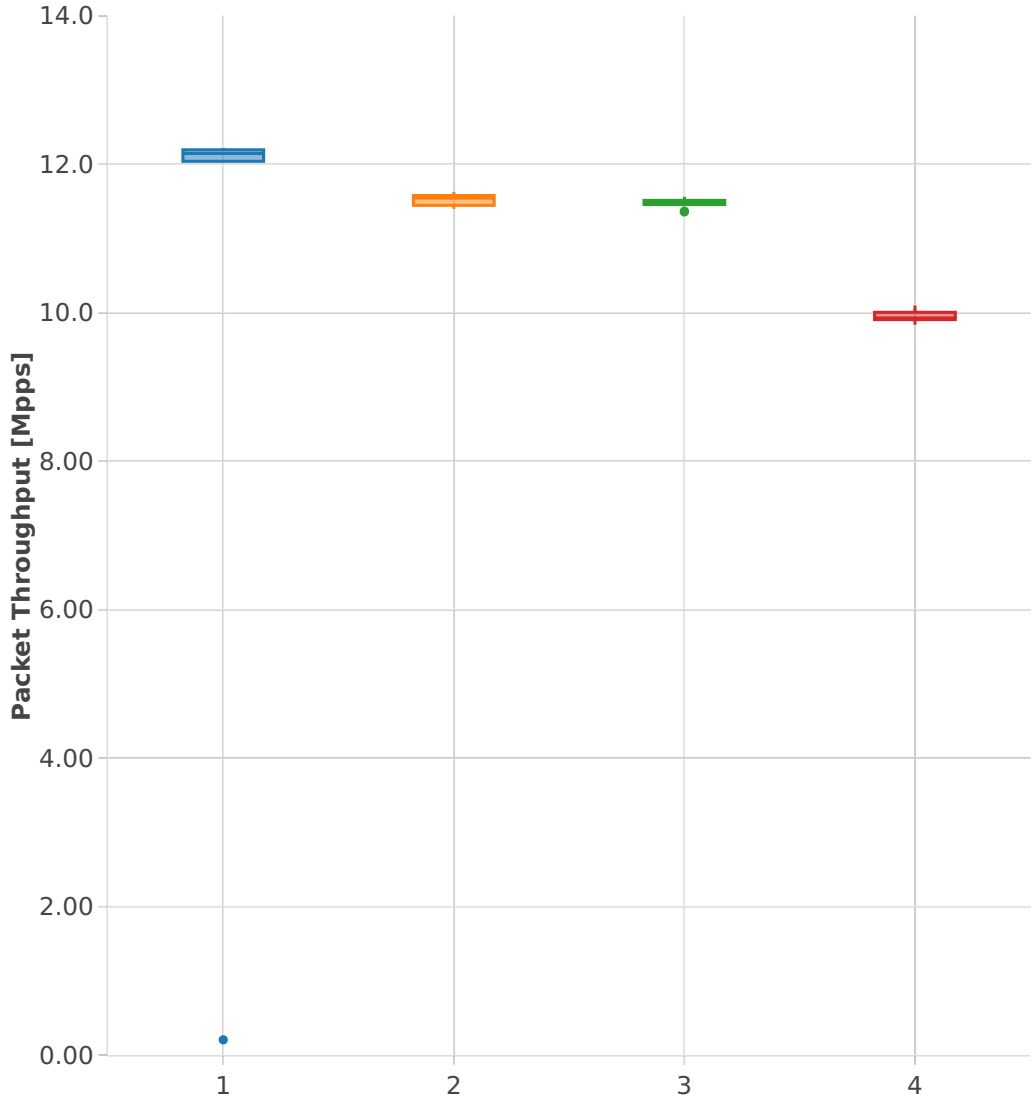

Throughput: ip4-3n-hsw-x710-64b-1t1c-base_and_scale-ndr

- 1. (10 runs) ethip4-ip4base
- 2. (10 runs) ethip4-ip4scale20k
- 3. (10 runs) ethip4-ip4scale200k
- 4. (10 runs) ethip4-ip4scale2m