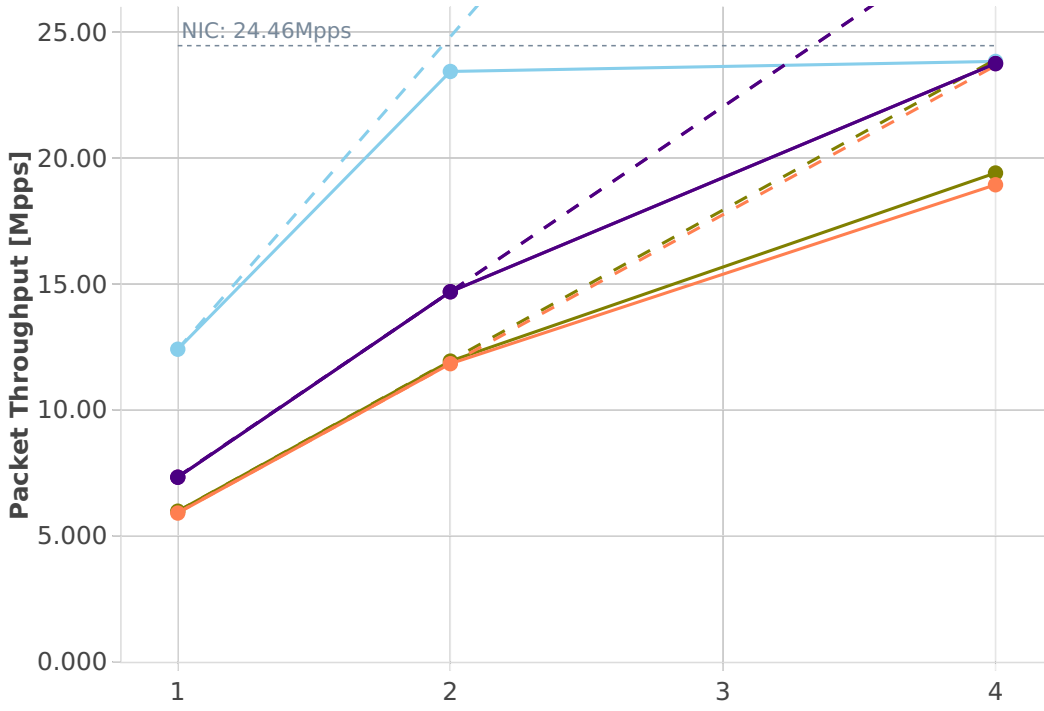

# Speedup Multi-core: ip4-3n-hsw-x520-64b-features-oacl-pdr

-- Perfect — Measured ... Limit

- ethip4-ip4base
- ethip4udp-ip4base-oacl1sl-10kflows
- ethip4udp-ip4base-oacl50sf-10kflows
- ethip4udp-ip4base-oacl50sl-10kflows
- ethip4udp-ip4base-oacl1sf-10kflows