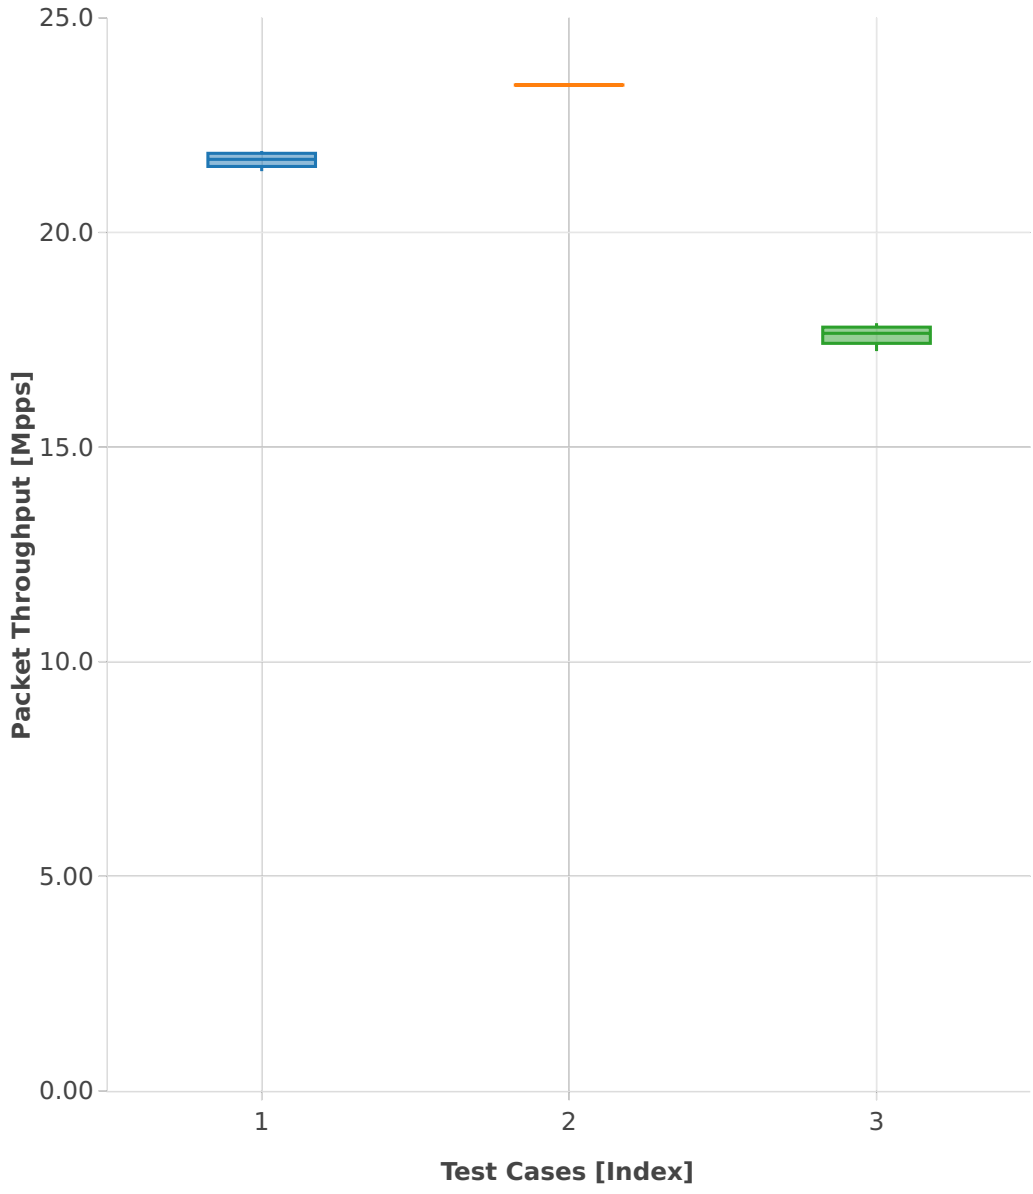

# Throughput: ip4-3n-hsw-x520-64b-2t2c-features-pdr

- 1. (10 runs) dot1q-ip4base
- 2. (10 runs) ethip4-ip4base
- 3. (10 runs) ethip4udp-ip4base-nat44