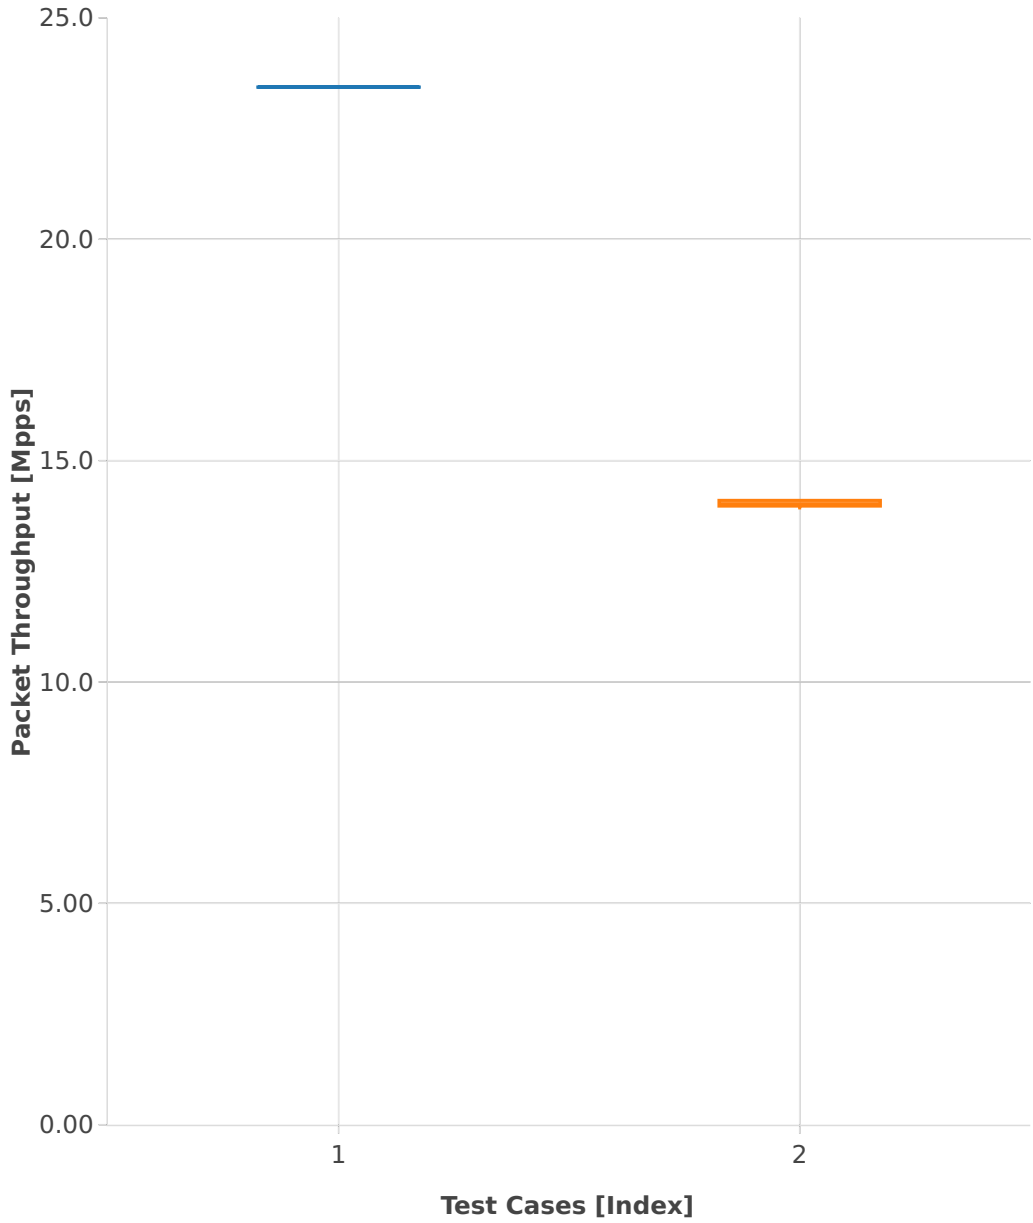

Throughput: ip4-3n-hsw-x520-64b-2t2c-features-nat44-pdr

- 1. (10 runs) ethip4-ip4base
- 2. (10 runs) ethip4udp-ip4base-udpsrcscale15-nat44