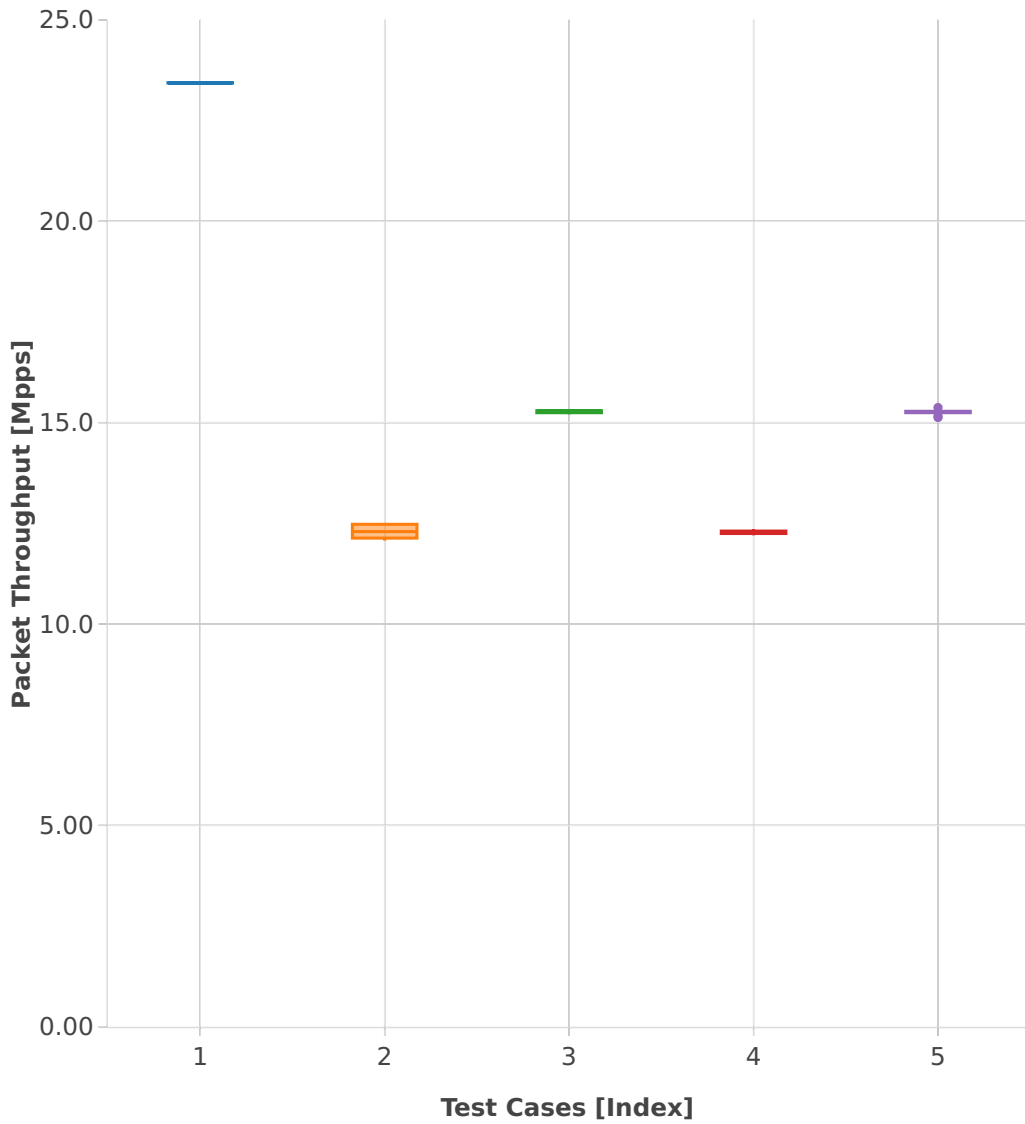

Throughput: ip4-3n-hsw-x520-64b-2t2c-features-iacl-pdr

- 1. (10 runs) ethip4-ip4base
- 2. (10 runs) ethip4udp-ip4base-iacl1sl-10kflows
- 3. (10 runs) ethip4udp-ip4base-iacl50sf-10kflows
- 4. (10 runs) ethip4udp-ip4base-iacl50sl-10kflows
- 5. (10 runs) ethip4udp-ip4base-iacl1sf-10kflows