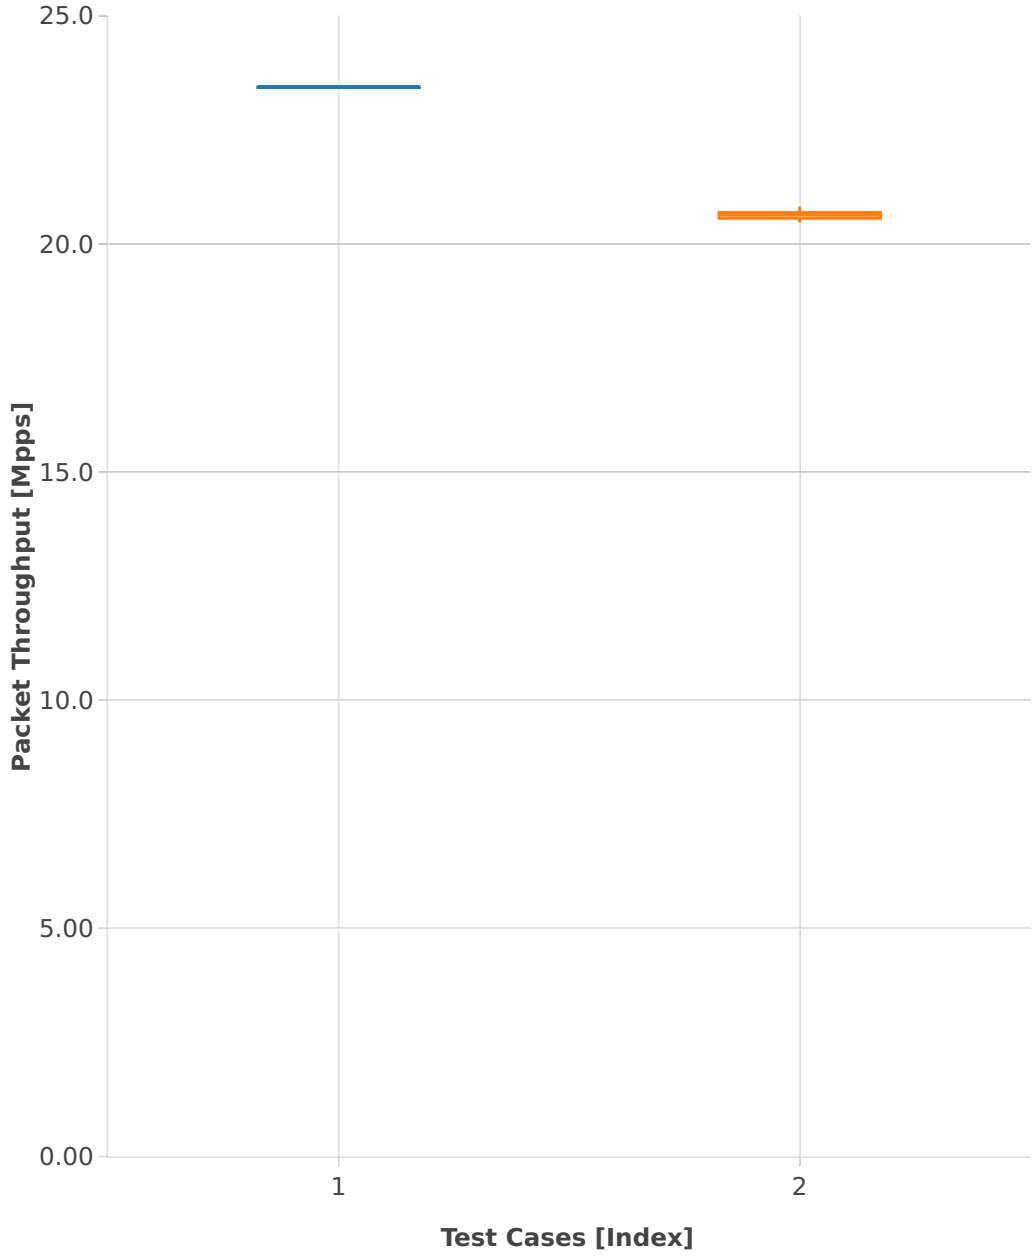

Throughput: ip4-3n-hsw-x520-64b-2t2c-base_and_scale-pdr

1. (10 runs) ethip4-ip4base 2. (09 runs) ethip4-ip4scale2m