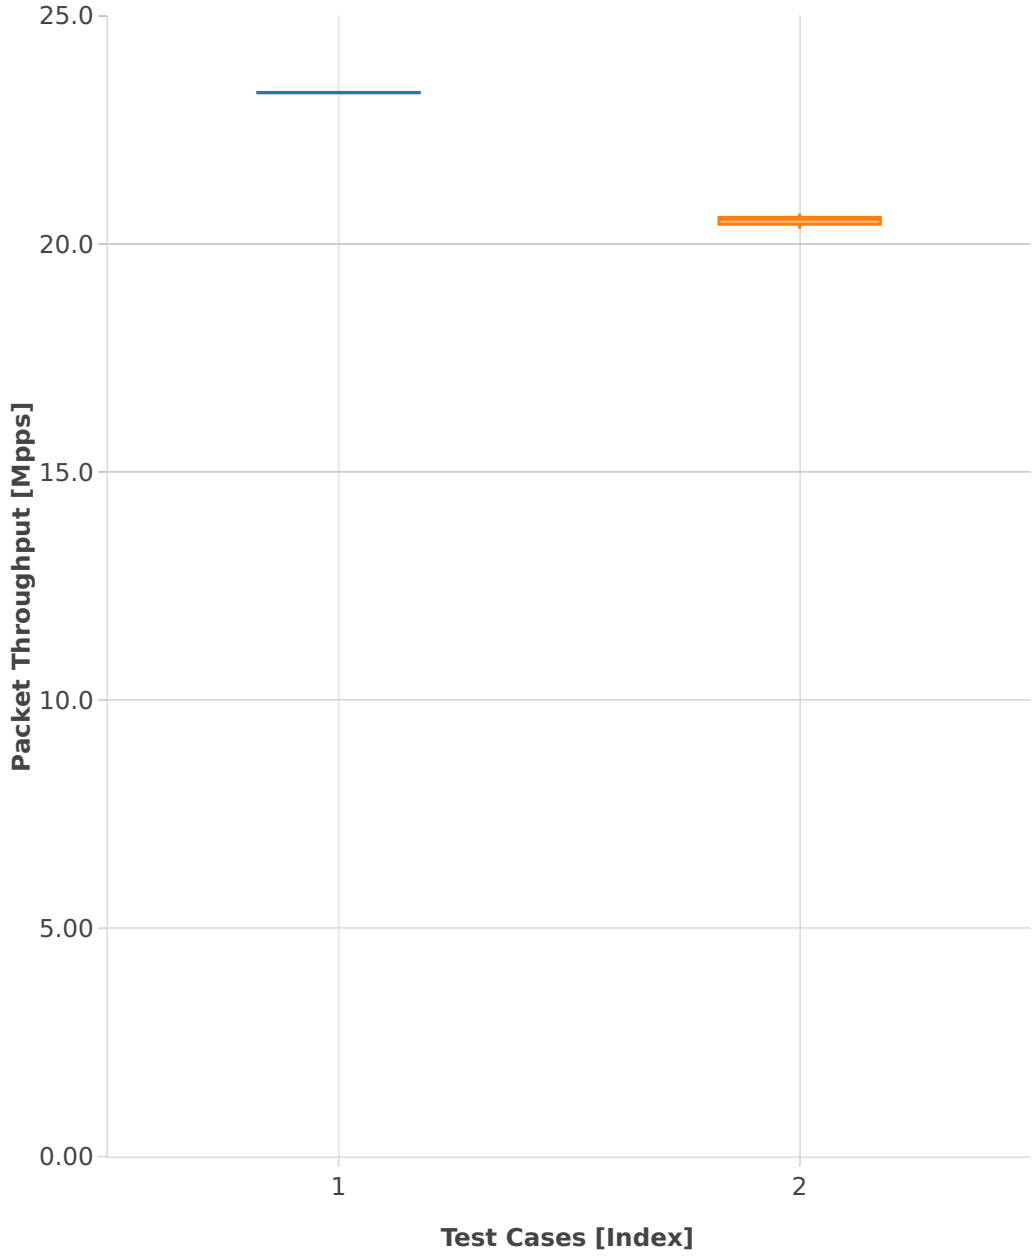

Throughput: ip4-3n-hsw-x520-64b-2t2c-base_and_scale-ndr

1. (10 runs) ethip4-ip4base 2. (09 runs) ethip4-ip4scale2m