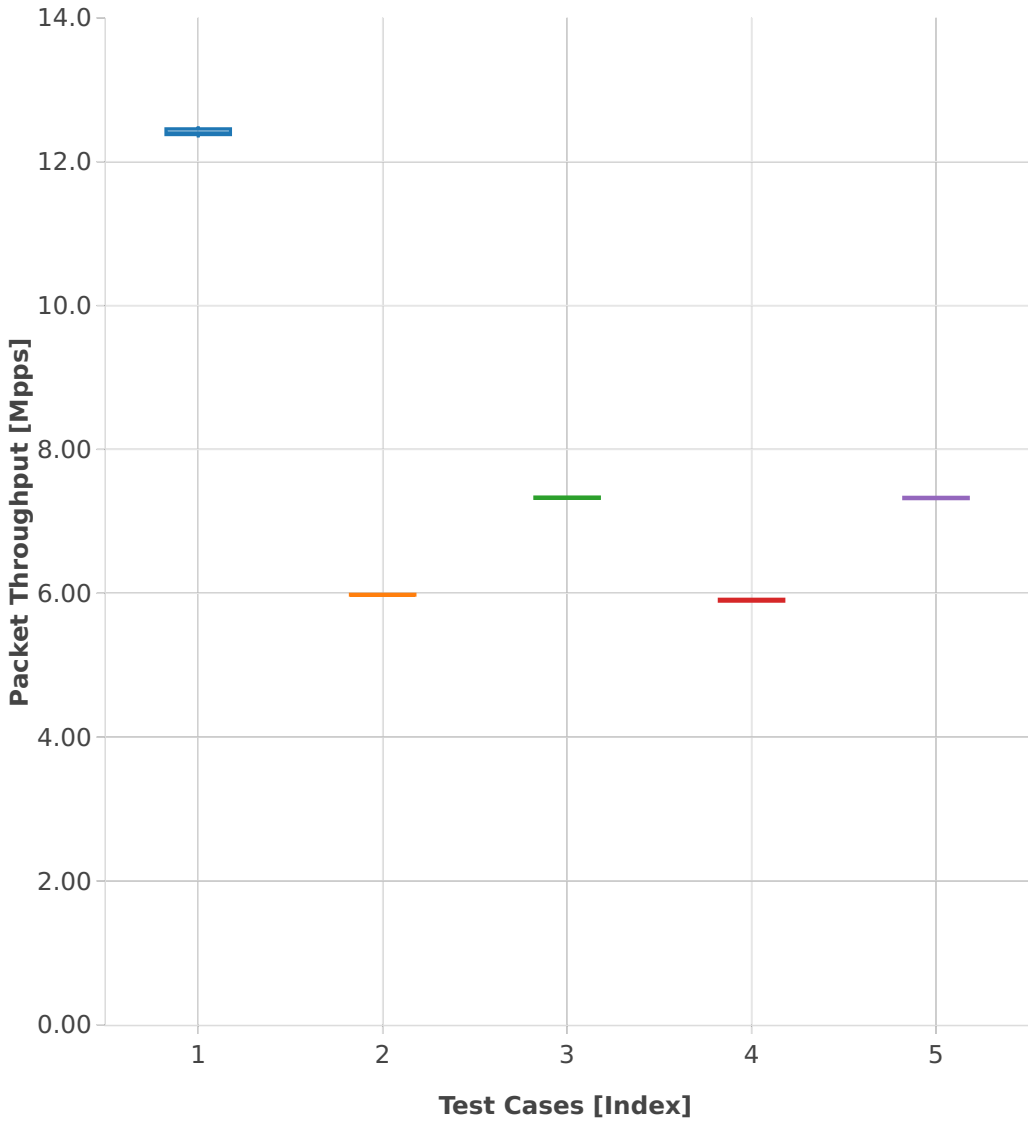

# Throughput: ip4-3n-hsw-x520-64b-1t1c-features-oacl-pdr

- 1. (10 runs) ethip4-ip4base
- 2. (10 runs) ethip4udp-ip4base-oacl1sl-10kflows
- 3. (10 runs) ethip4udp-ip4base-oacl50sf-10kflows
- 4. (10 runs) ethip4udp-ip4base-oacl50sl-10kflows
- 5. (10 runs) ethip4udp-ip4base-oacl1sf-10kflows