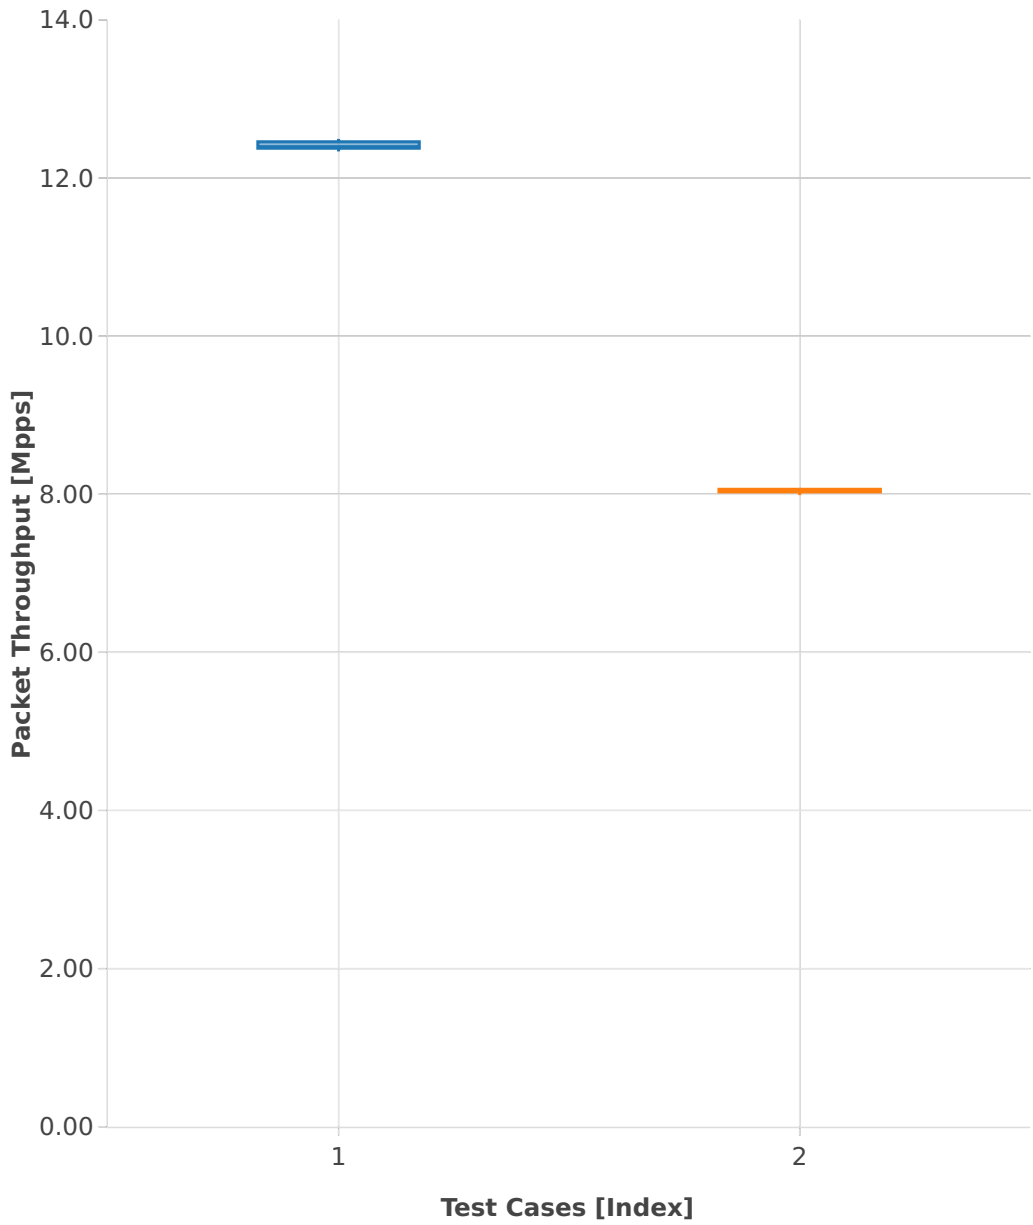

Throughput: ip4-3n-hsw-x520-64b-1t1c-features-nat44-pdr

- 1. (10 runs) ethip4-ip4base
- 2. (10 runs) ethip4udp-ip4base-udpsrcscale15-nat44