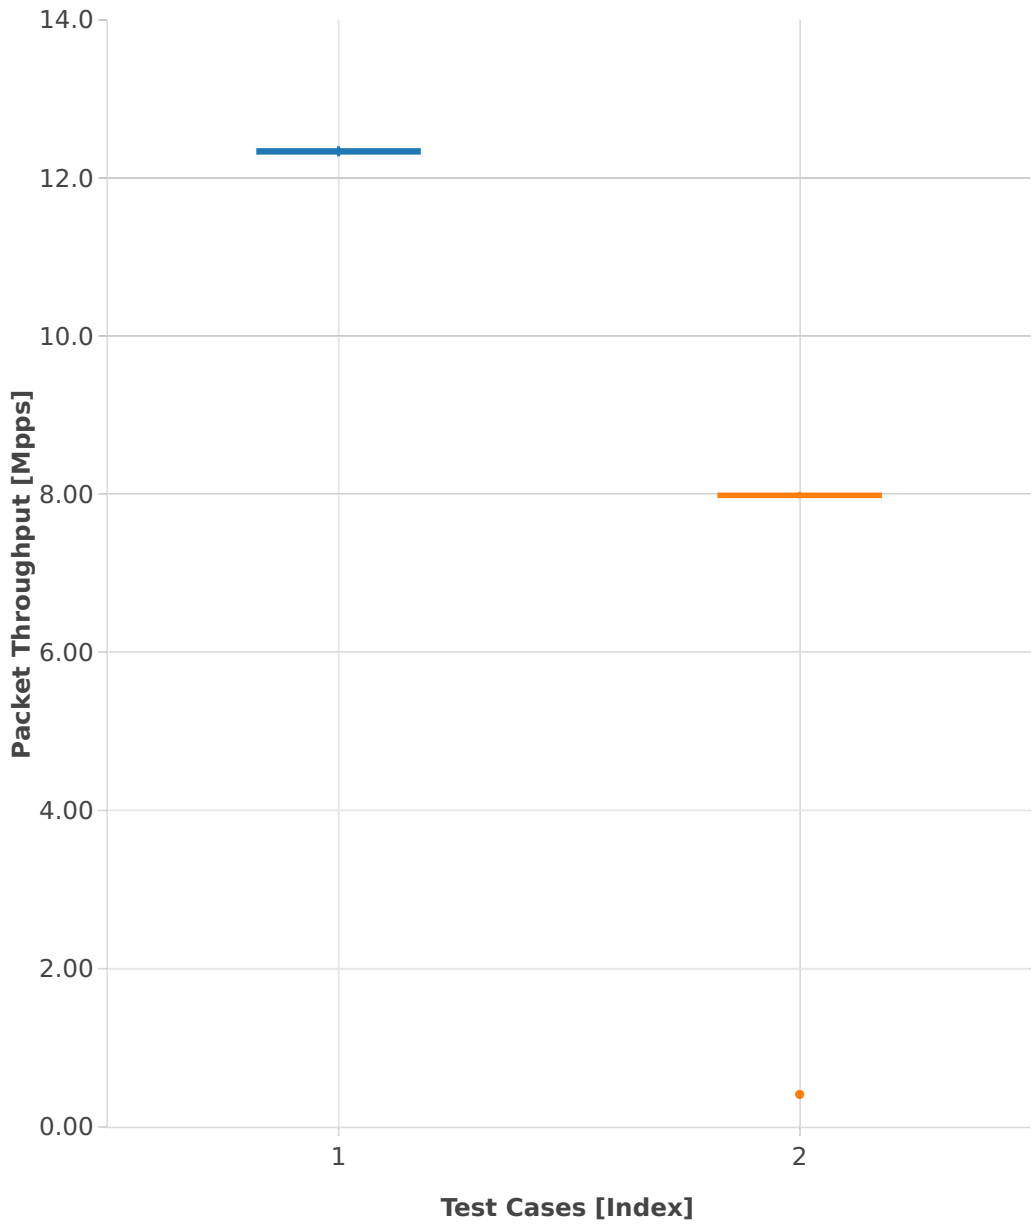

Throughput: ip4-3n-hsw-x520-64b-1t1c-features-nat44-ndr

- 1. (10 runs) ethip4-ip4base
- 2. (10 runs) ethip4udp-ip4base-udpsrcscale15-nat44