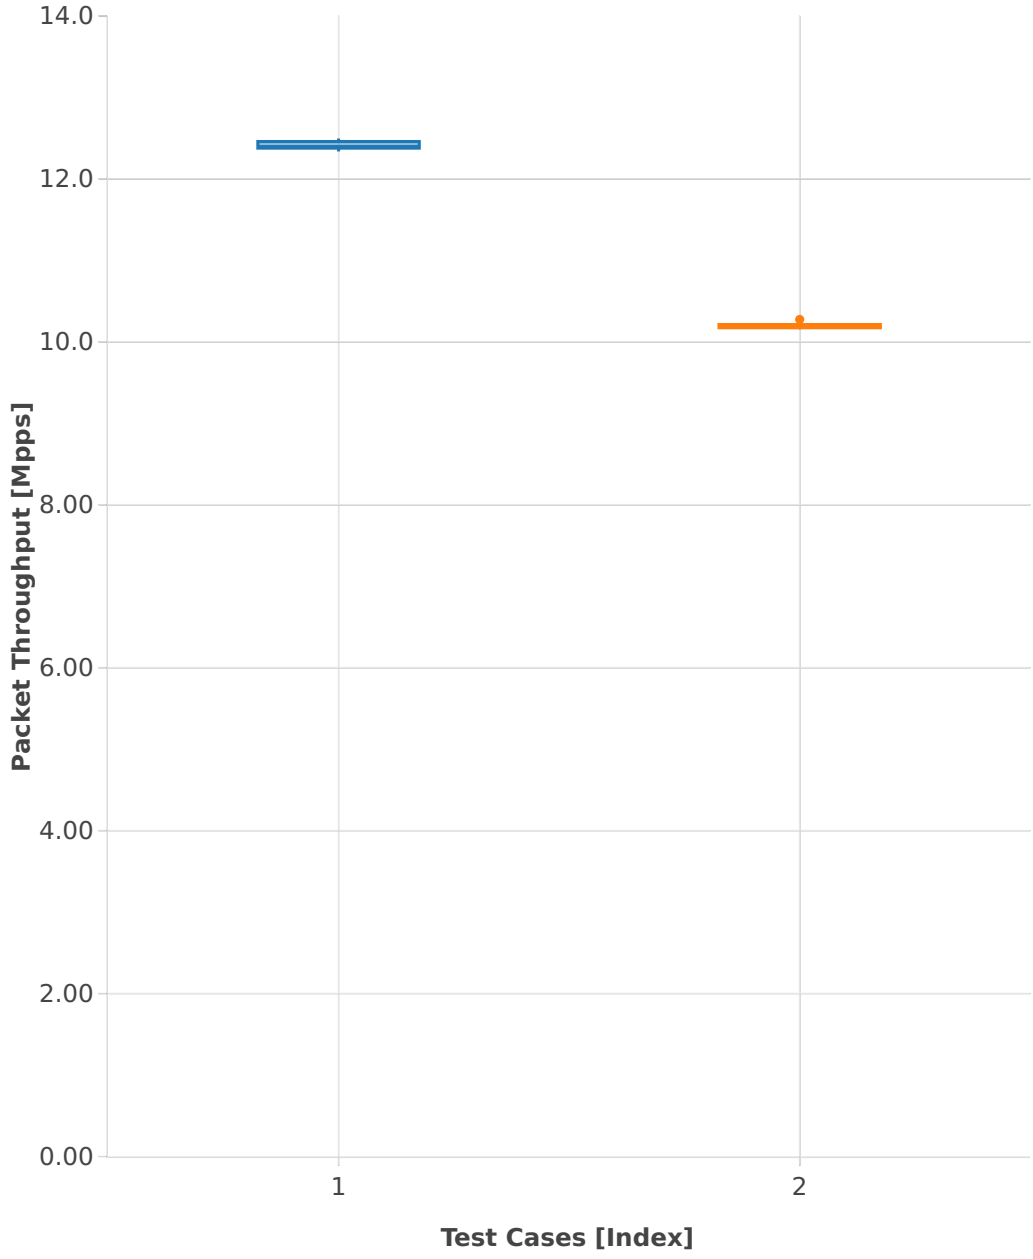

**Throughput: ip4-3n-hsw-x520-64b-1t1c-base\_and\_scale-pdr**

1. (10 runs) ethip4-ip4base    2. (10 runs) ethip4-ip4scale2m