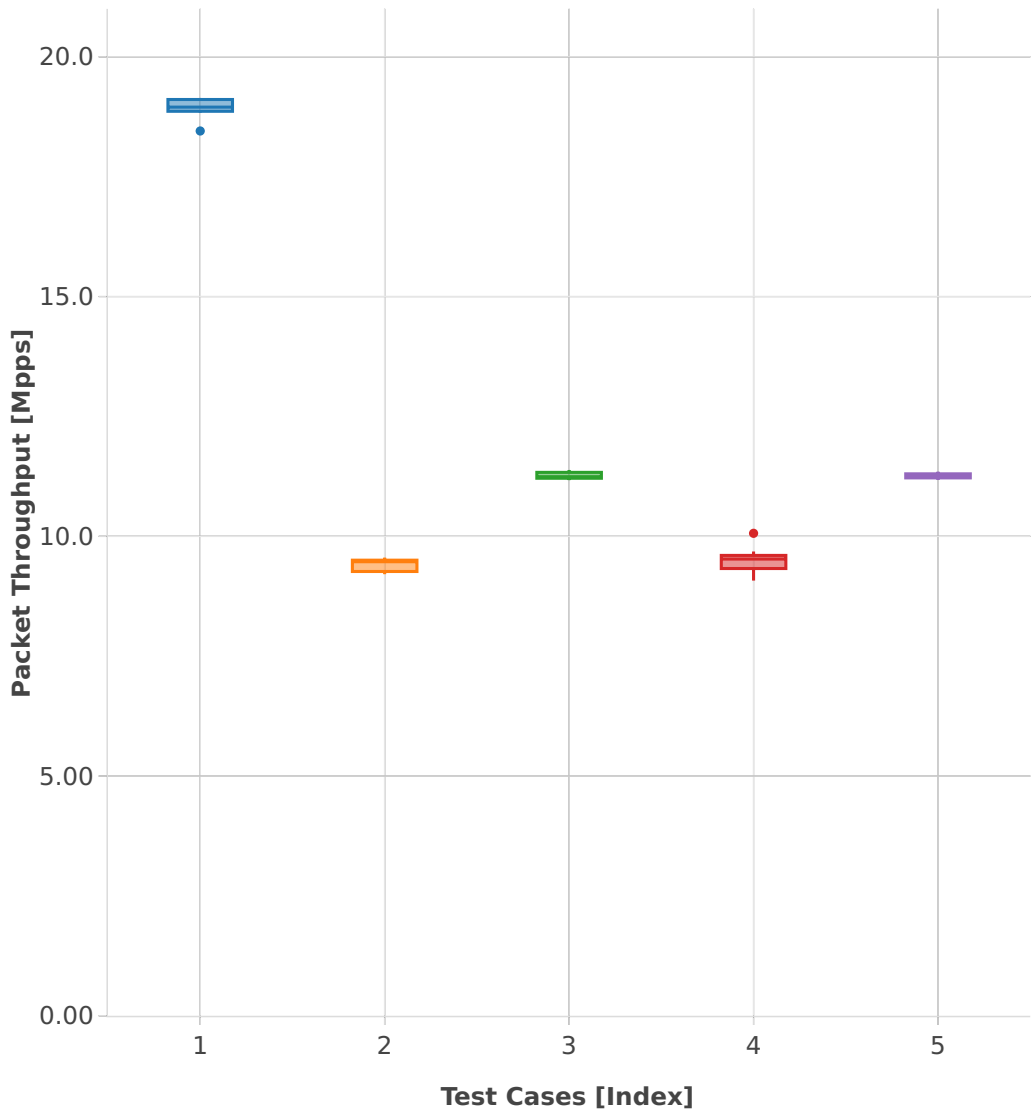

# Throughput: ip4-2n-skx-x710-64b-2t1c-features-iacl-pdr

- 1. (10 runs) ethip4-ip4base
- 2. (10 runs) ethip4udp-ip4base-iacl1sl-10kflows
- 3. (10 runs) ethip4udp-ip4base-iacl50sf-10kflows
- 4. (10 runs) ethip4udp-ip4base-iacl50sl-10kflows
- 5. (10 runs) ethip4udp-ip4base-iacl1sf-10kflows