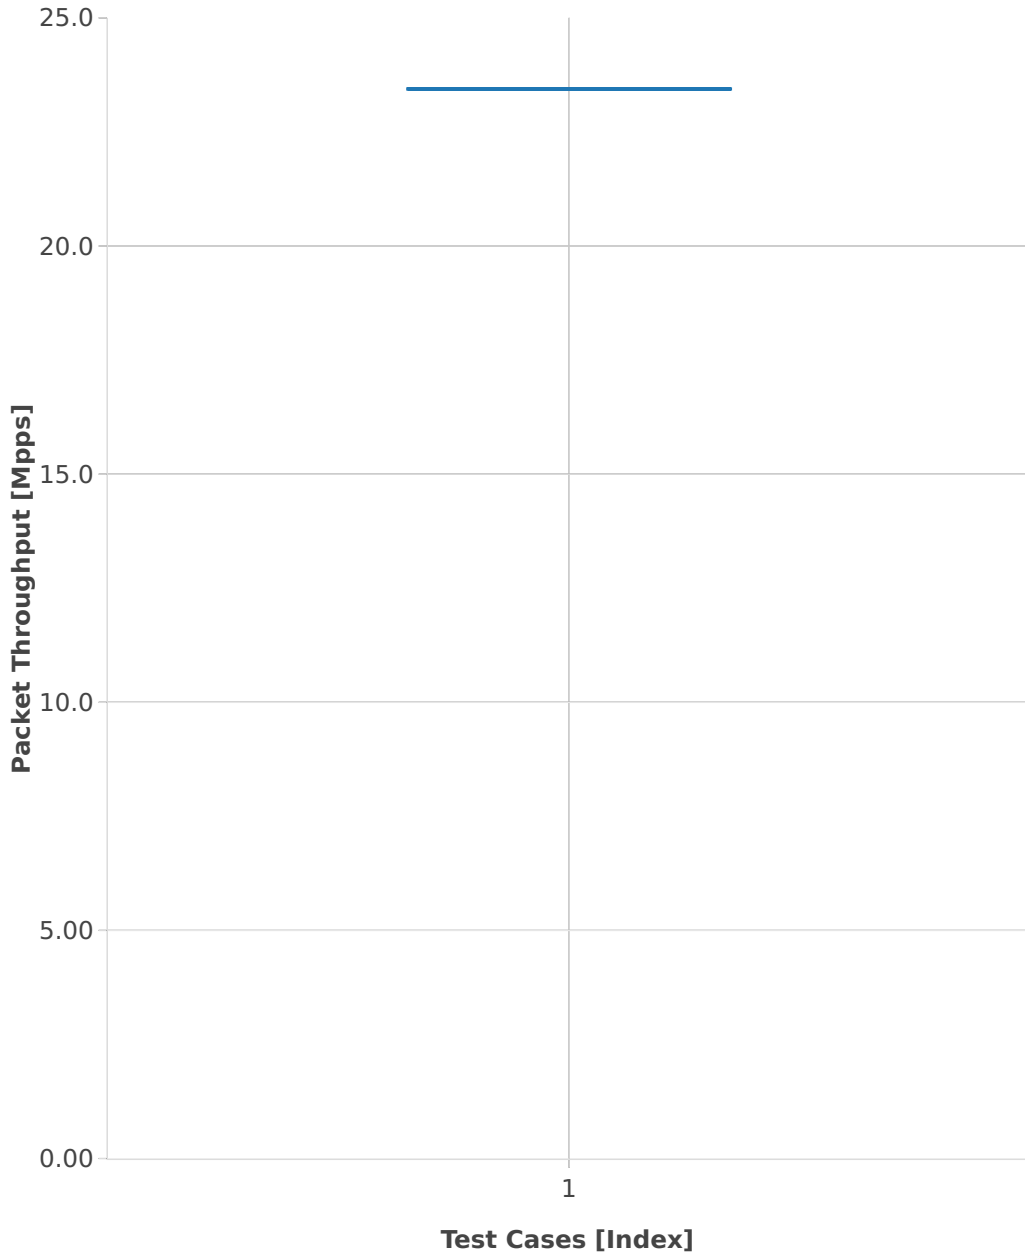

Throughput: testpmd-3n-hsw-x520-64b-2t2c-base-pdr

■ 1. (10 runs) eth-l2xcbase-testpmd