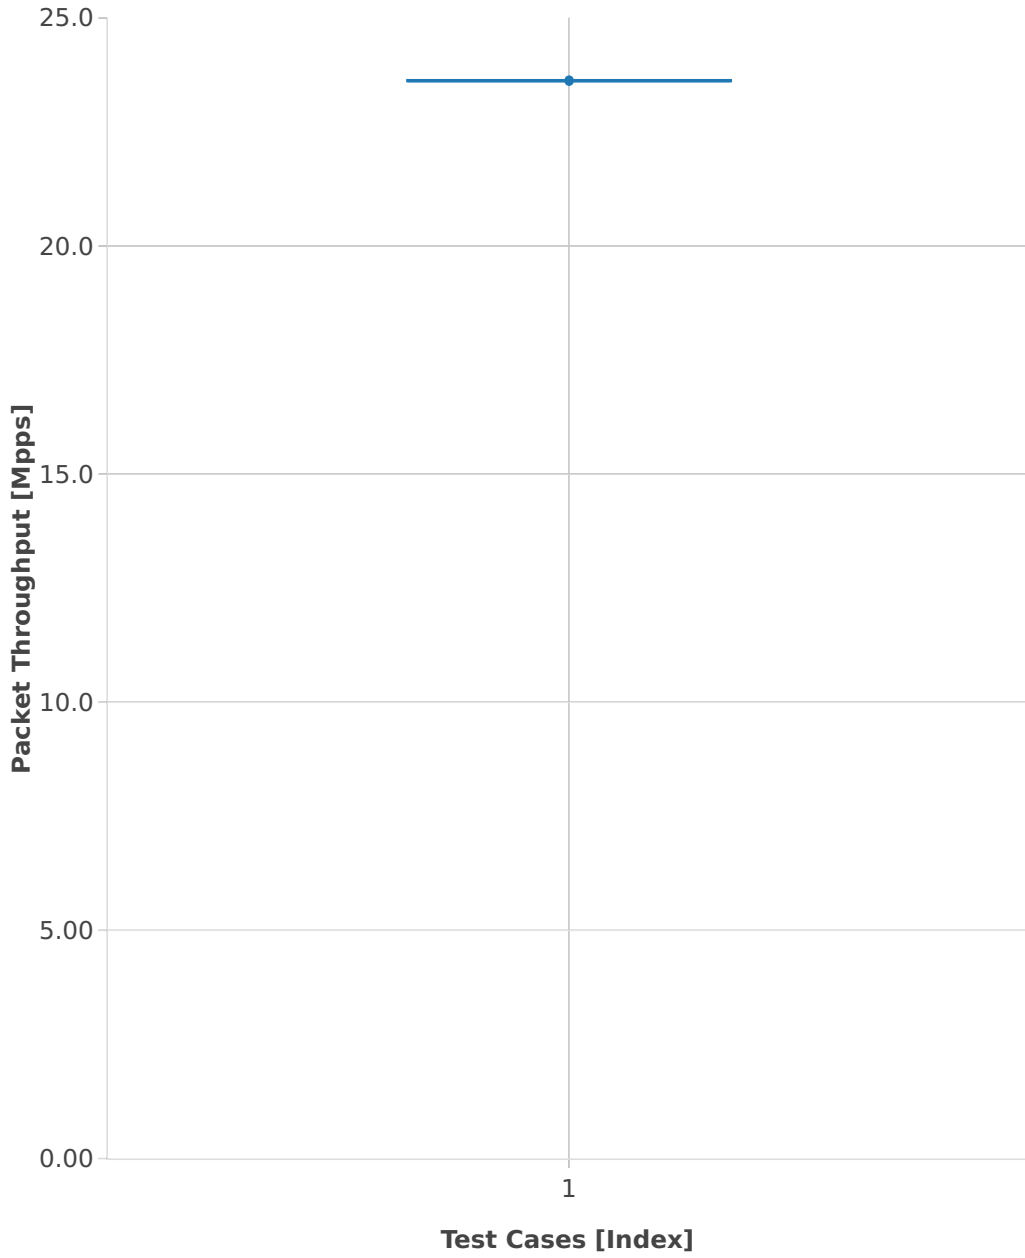

Throughput: testpmd-3n-hsw-x520-64b-1t1c-base-ndr

■ 1. (10 runs) eth-l2xcbase-testpmd