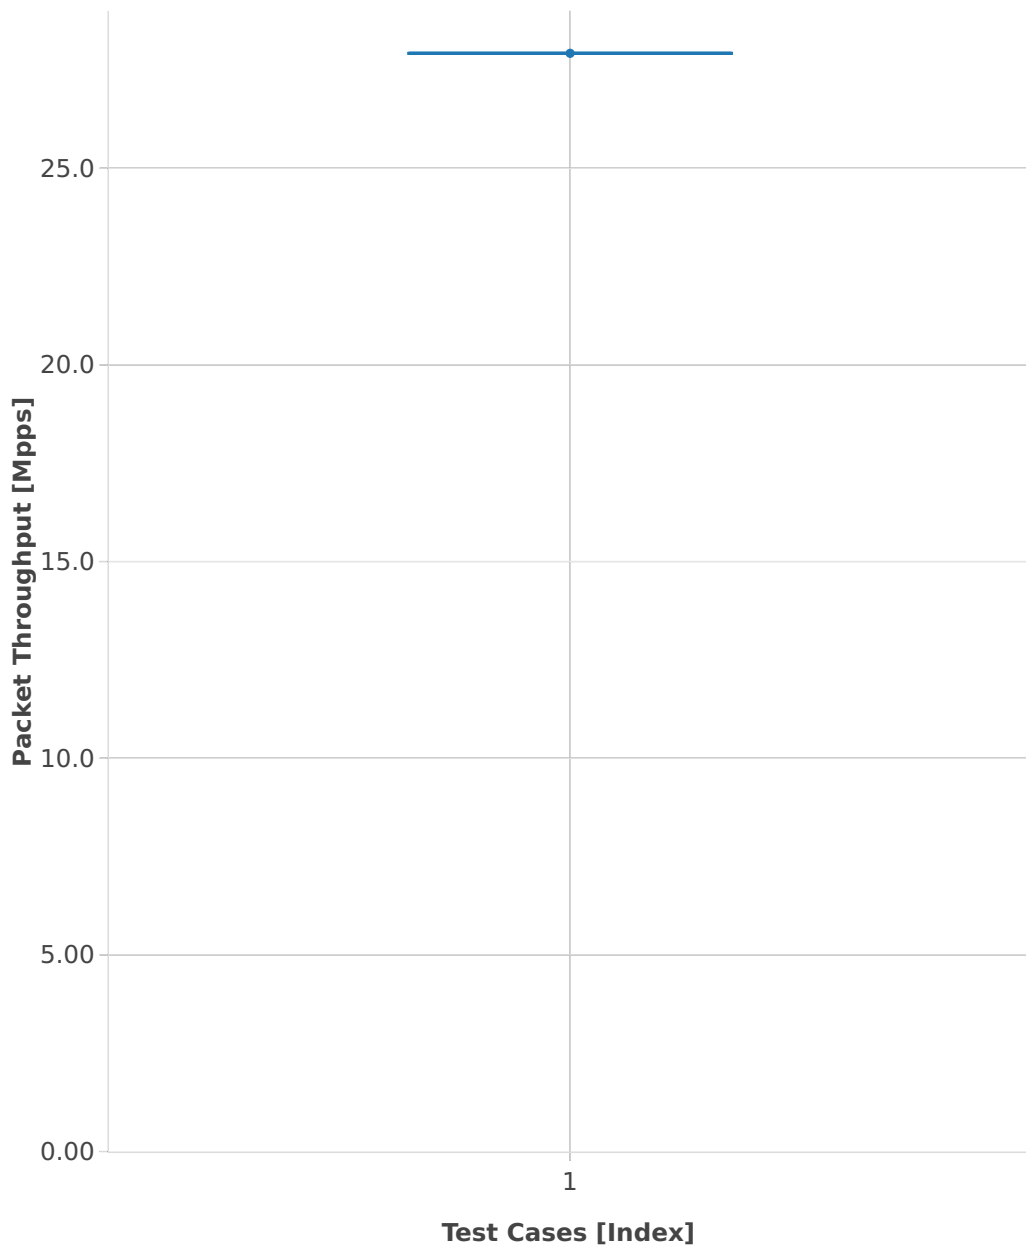

# Throughput: testpmd-2n-skx-xxv710-64b-2t1c-base-pdr

■ 1. (10 runs) eth-l2xcbase-testpmd