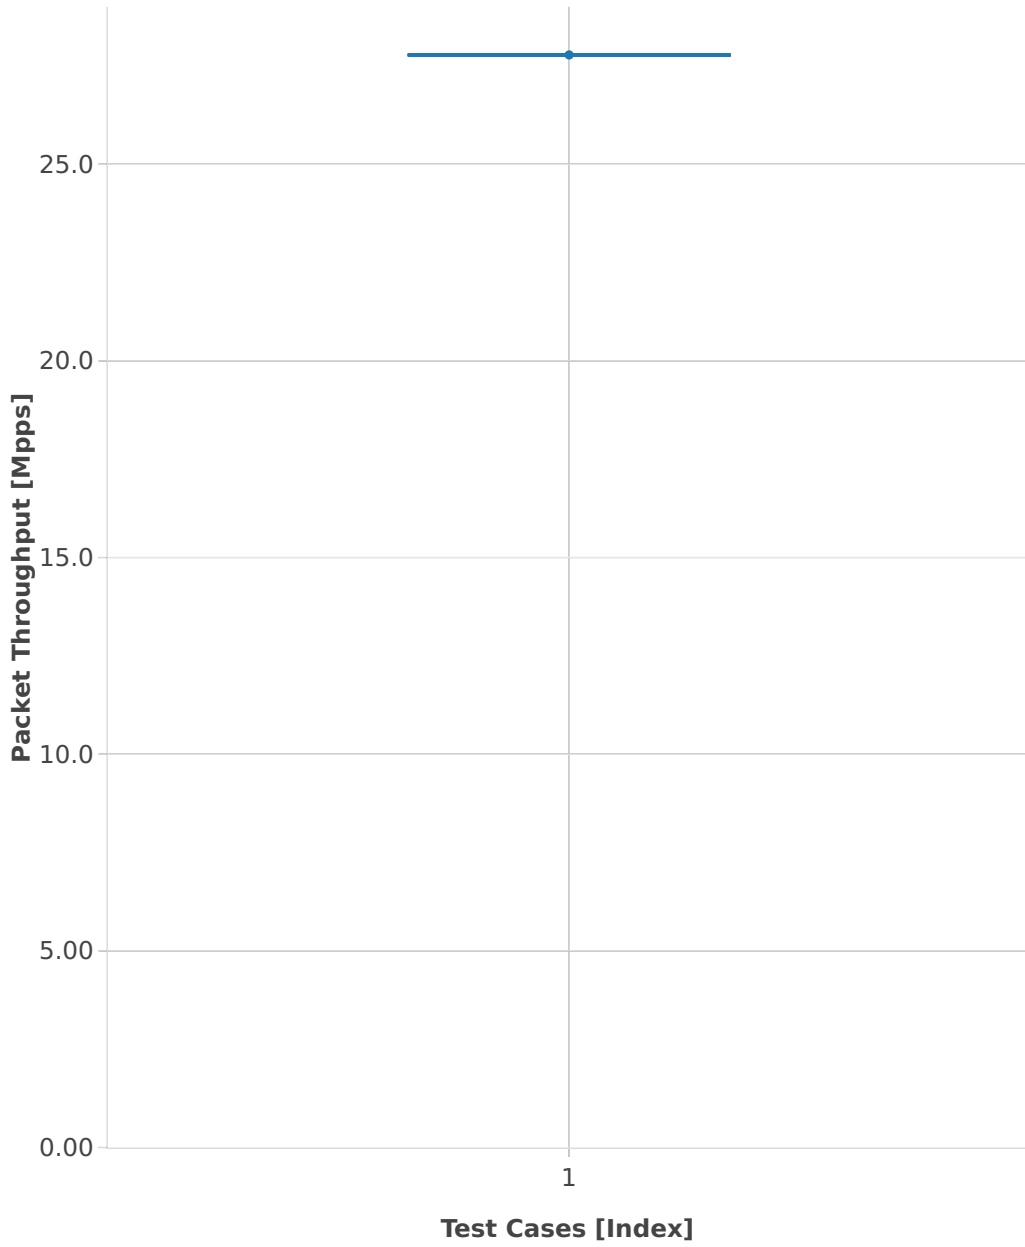

# Throughput: testpmd-2n-skx-x710-64b-4t2c-base-ndr

■ 1. (10 runs) eth-l2xcbase-testpmd