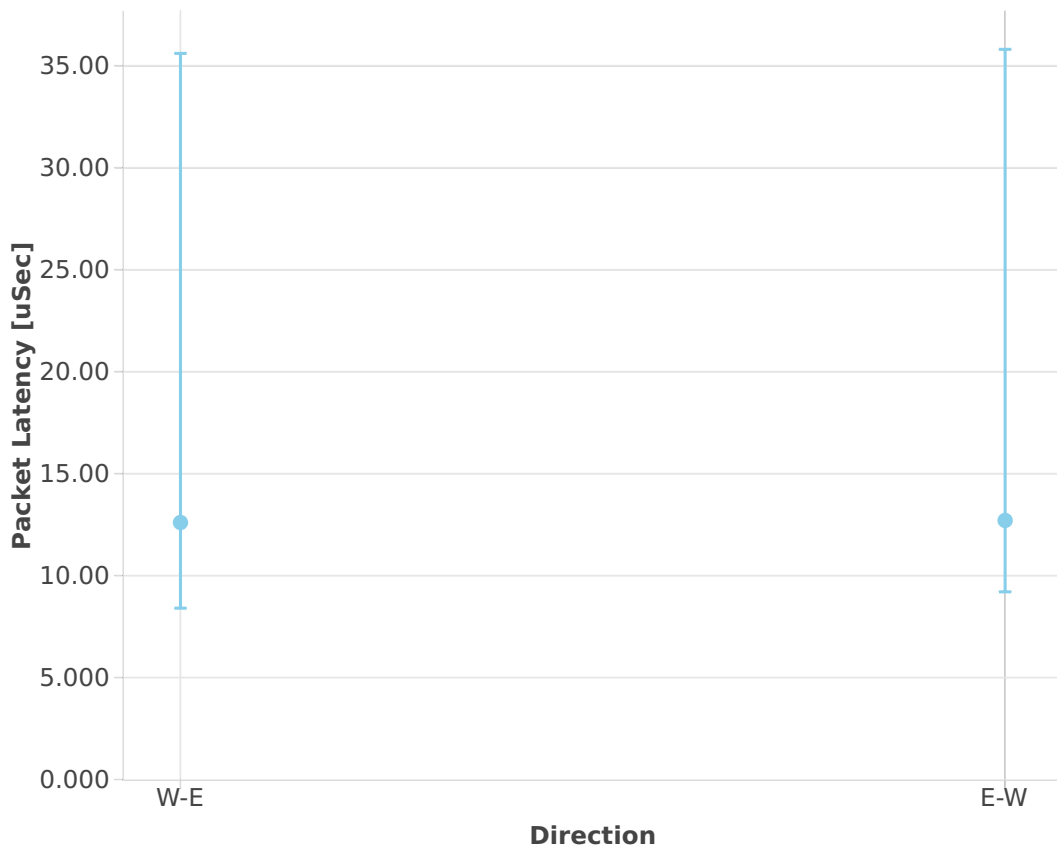

Latency: l3fwd-3n-hsw-x710-64b-2t2c-base-ndr

● ethip4-ip4base-l3fwd