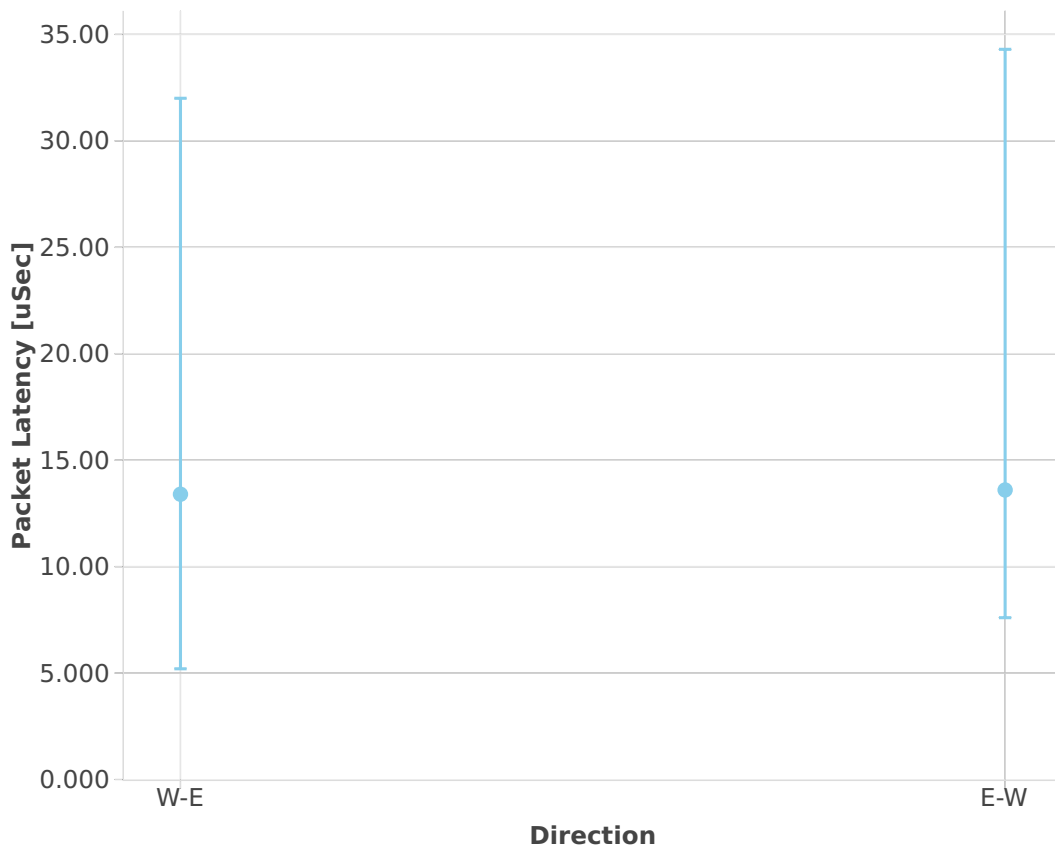

Latency: l3fwd-3n-hsw-x520-64b-2t2c-base-ndr

● ethip4-ip4base-l3fwd