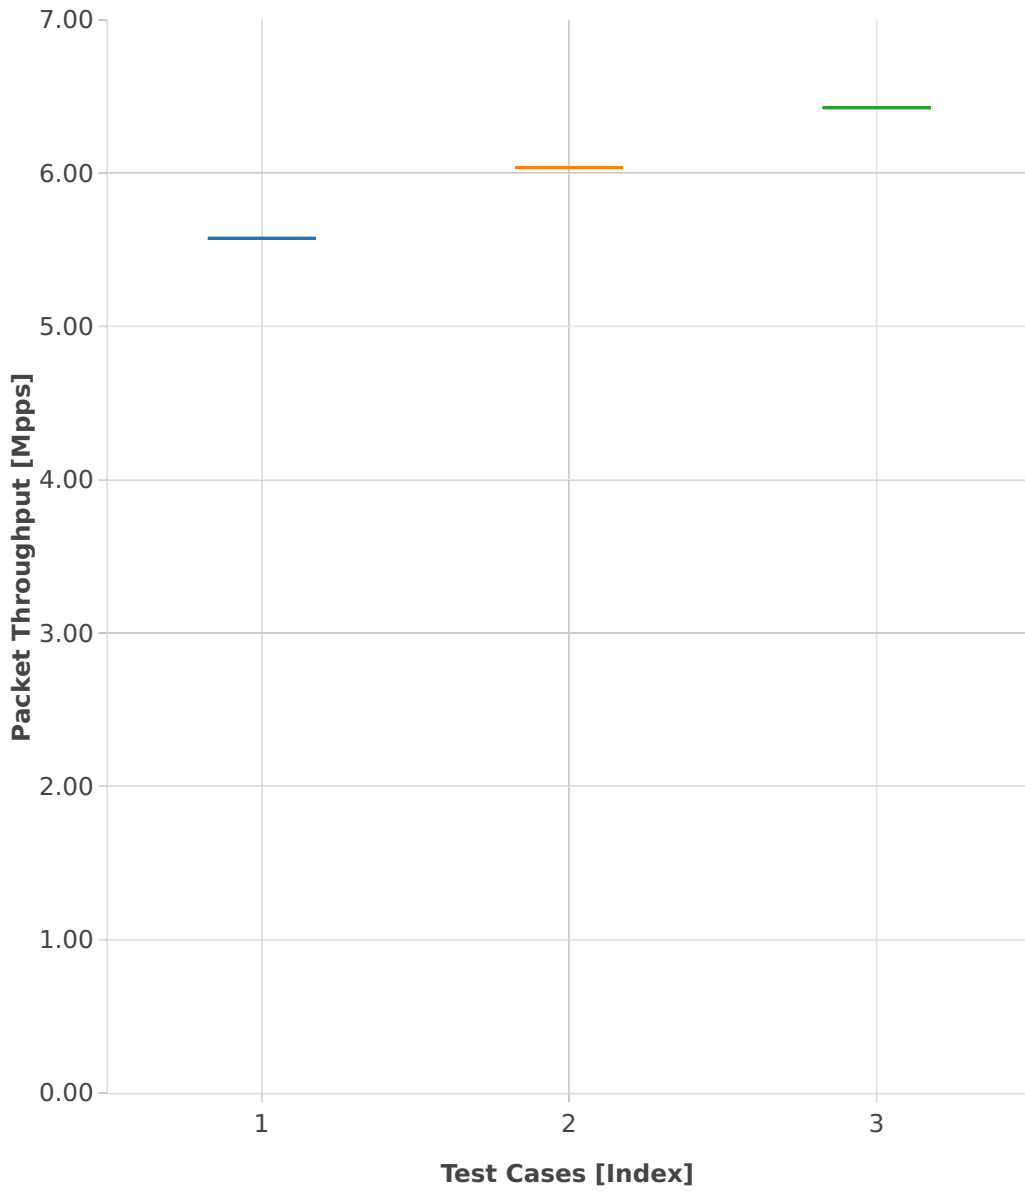

Throughput: vts-3n-hsw-x520-114b-2t2c-pdr

- 1. (01 run) ethip4vlan-l2bdbasemaclrn-eth-iacldstbase-aclpermit-2vh
- 2. (01 run) ethip4vlan-l2bdbasemaclrn-eth-iacldstbase-aclpermitrefle
- 3. (01 run) ethip4vlan-l2bdbasemaclrn-eth-iacldstbase-noacl-2vhostv