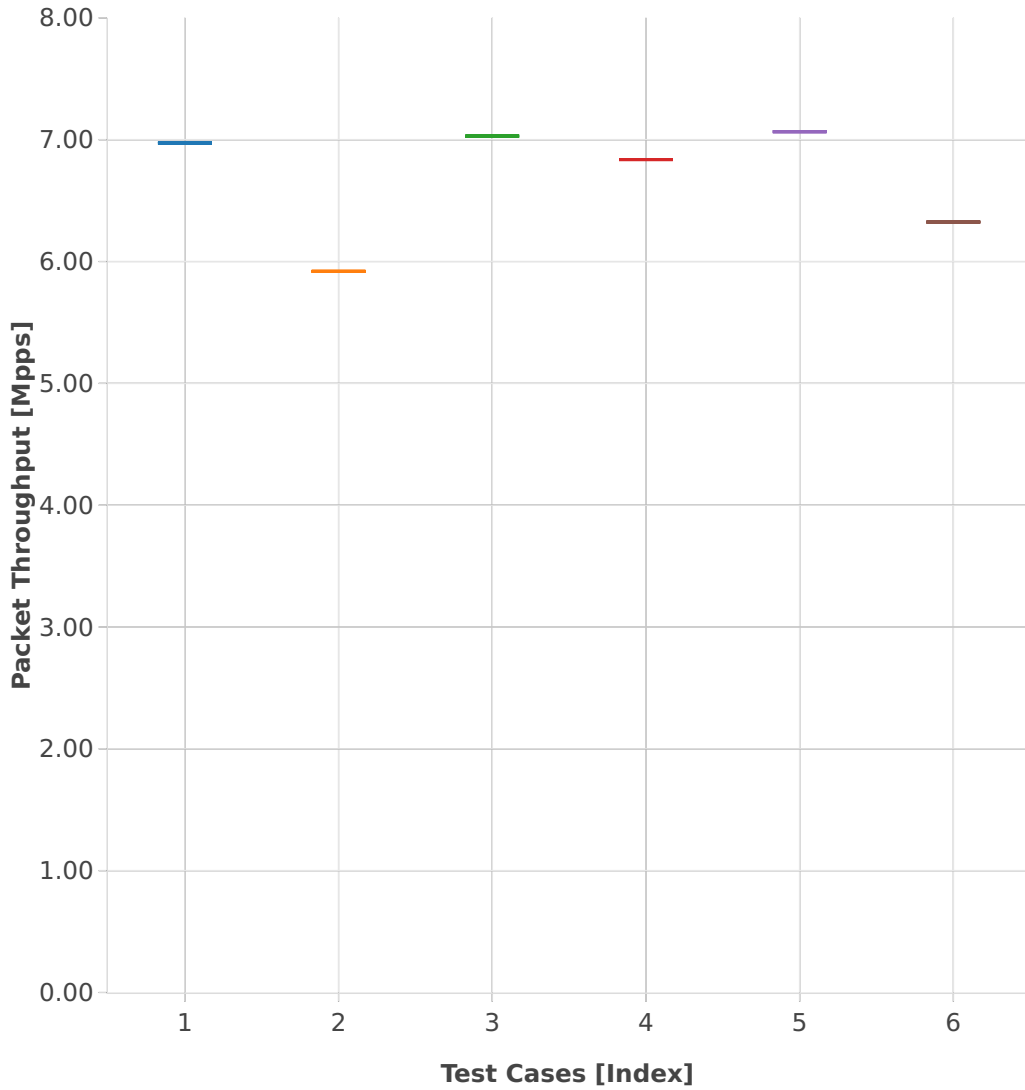

Throughput: vhost-l2sw-3n-skx-x710-64b-4t2c-base_and_features-vm-pdr

- 1. (01 run) dot1q-l2bdbasemaclrn-eth-2vhostvr1024-1vm
- 2. (01 run) eth-l2bdbasemaclrn-eth-4vhostvr1024-2vm
- 3. (01 run) eth-l2bdbasemaclrn-eth-2vhostvr1024-1vm
- 4. (01 run) dot1q-l2xcbase-eth-2vhostvr1024-1vm
- 5. (01 run) eth-l2xcbase-eth-2vhostvr1024-1vm
- 6. (01 run) eth-l2xcbase-eth-4vhostvr1024-2vm