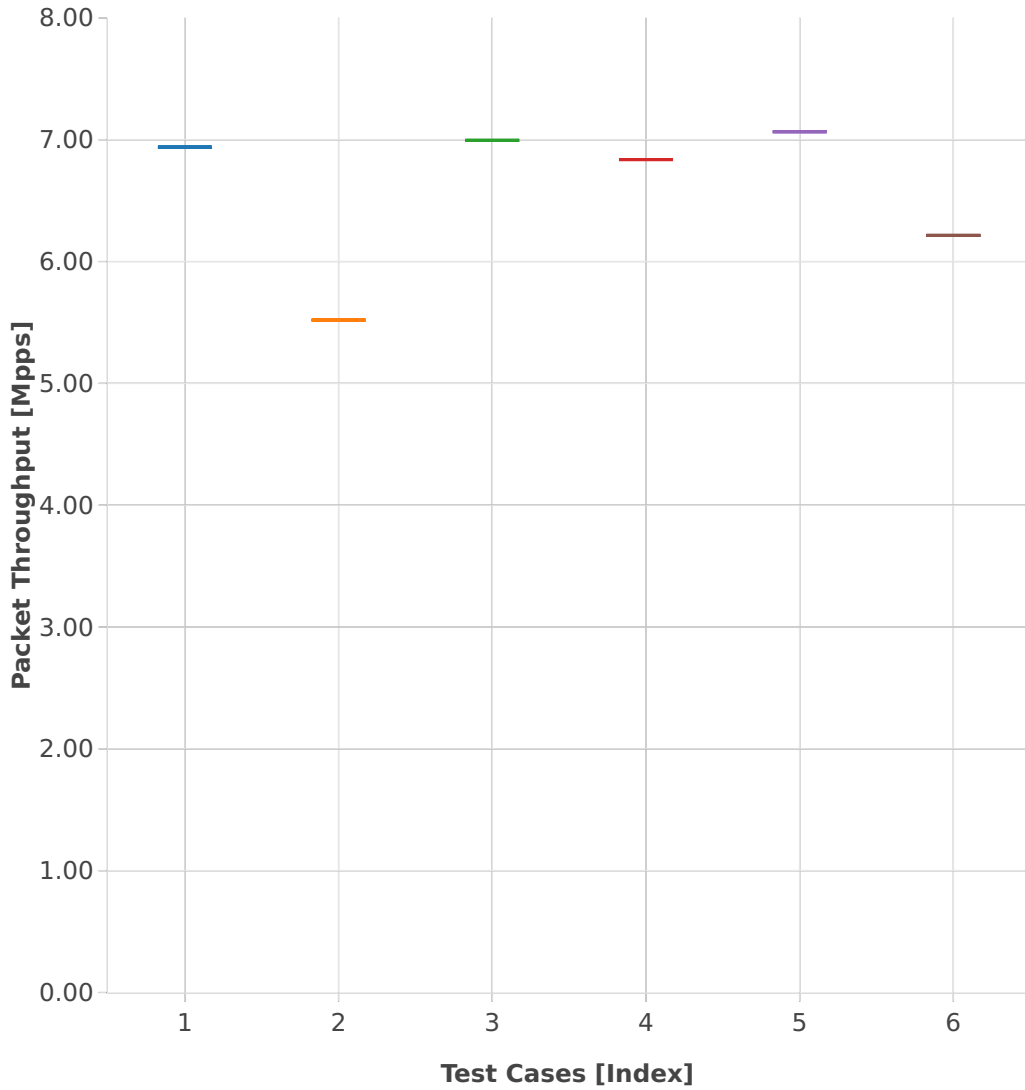

Throughput: vhost-l2sw-3n-skx-x710-64b-4t2c-base_and_features-vm-ndr

- 1. (01 run) dot1q-l2bdbasemaclrn-eth-2vhostvr1024-1vm
- 2. (01 run) eth-l2bdbasemaclrn-eth-4vhostvr1024-2vm
- 3. (01 run) eth-l2bdbasemaclrn-eth-2vhostvr1024-1vm
- 4. (01 run) dot1q-l2xcbase-eth-2vhostvr1024-1vm
- 5. (01 run) eth-l2xcbase-eth-2vhostvr1024-1vm
- 6. (01 run) eth-l2xcbase-eth-4vhostvr1024-2vm