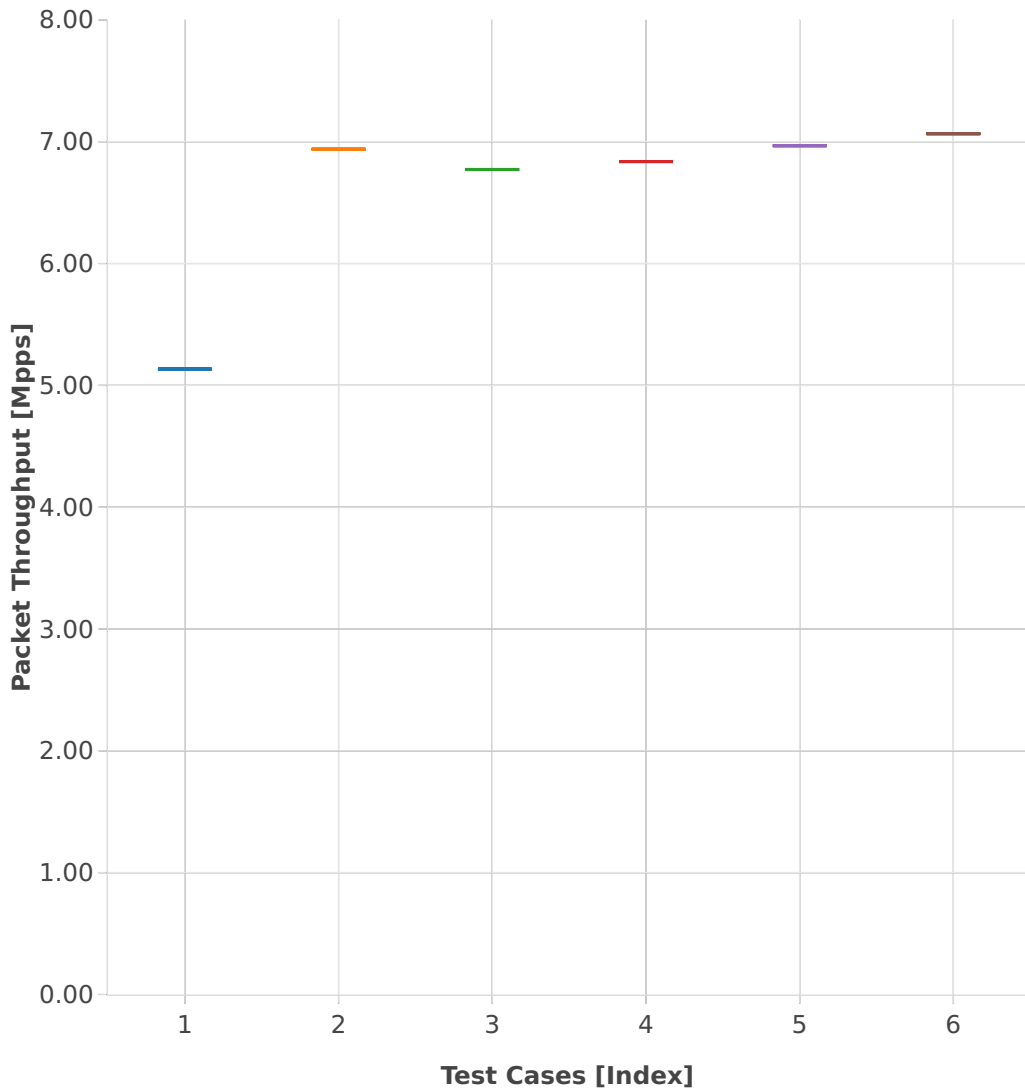

# Throughput: vhost-l2sw-3n-skx-x710-64b-4t2c-base\_and\_features-ndr

- 1. (01 run) 1lbvpplacp-dot1q-l2bdbasemaclrn-eth-2vhostvr1024-1vm
- 2. (01 run) dot1q-l2bdbasemaclrn-eth-2vhostvr1024-1vm
- 3. (01 run) 2lbvpplacp-dot1q-l2bdbasemaclrn-eth-2vhostvr1024-1vm
- 4. (01 run) dot1q-l2xcbase-eth-2vhostvr1024-1vm
- 5. (01 run) 1lbvpplacp-dot1q-l2xcbase-eth-2vhostvr1024-1vm
- 6. (01 run) eth-l2xcbase-eth-2vhostvr1024-1vm