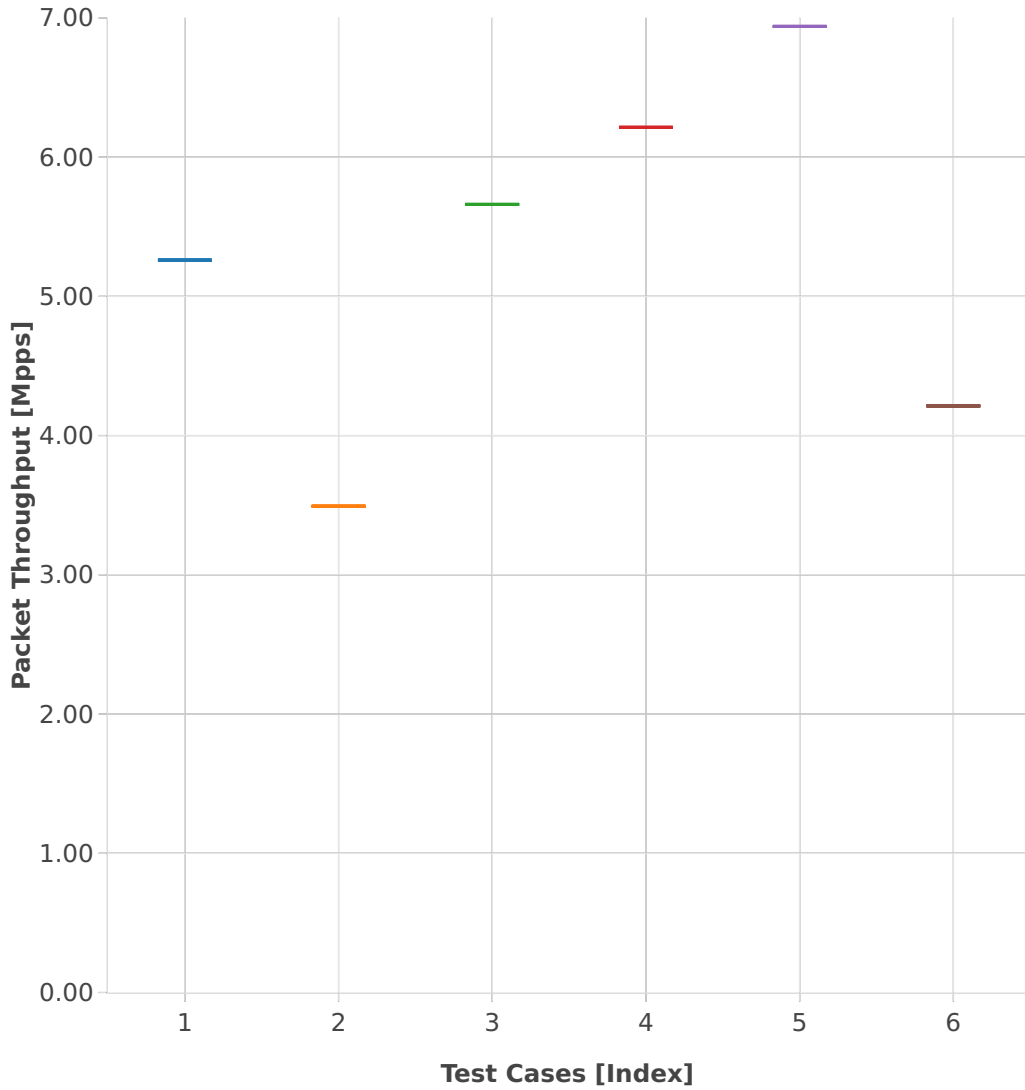

Throughput: vhost-l2sw-3n-skx-x710-64b-2t1c-base_and_features-vm-pdr

- 1. (01 run) dot1q-l2bdbasemaclrn-eth-2vhostvr1024-1vm
- 2. (01 run) eth-l2bdbasemaclrn-eth-4vhostvr1024-2vm
- 3. (01 run) eth-l2bdbasemaclrn-eth-2vhostvr1024-1vm
- 4. (01 run) dot1q-l2xcbase-eth-2vhostvr1024-1vm
- 5. (01 run) eth-l2xcbase-eth-2vhostvr1024-1vm
- 6. (01 run) eth-l2xcbase-eth-4vhostvr1024-2vm